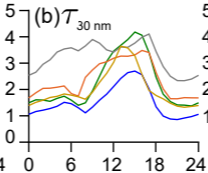

— Summer — Monsoon — Autumn
— Winter — Spring

Coagulation timescale (hr)

Hour of day