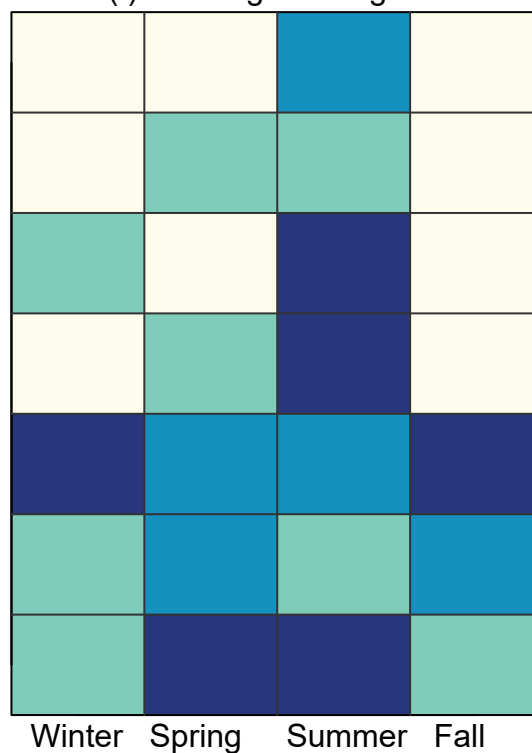

Version 7 retrievals

(a) Two global regions

**Version 8 retrievals**

(d) Two global regions

**Version 9 retrievals**

(g) Two global regions

(b) Four global regions

(e) Four global regions

(h) Four global regions

(c) Seven global regions

(f) Seven global regions

(i) Seven global regions

Legend: number of months in which model selection chooses a flux pattern: