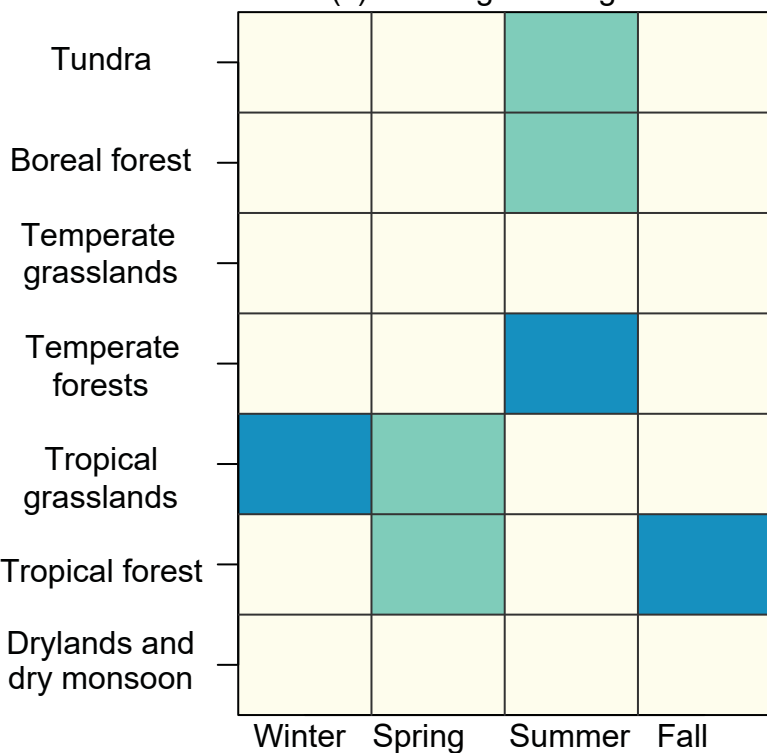

Version 7 retrievals

(a) Two global regions

**Version 8 retrievals**

(d) Two global regions

**Version 9 retrievals**

(g) Two global regions

(b) Four global regions

(e) Four global regions

(h) Four global regions

(c) Seven global regions

(f) Seven global regions

(i) Seven global regions

Legend: number of months in which model selection chooses a flux pattern: