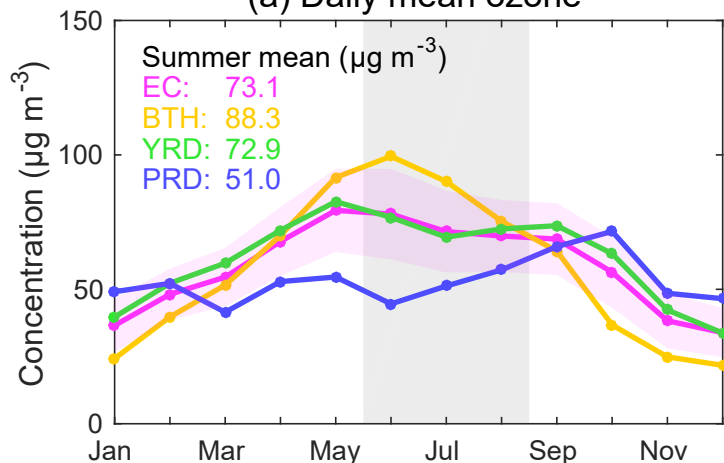

(a) Daily mean ozone

(b) MDA8 ozone

(c) Regional exceedance

(d) Primary pollutant