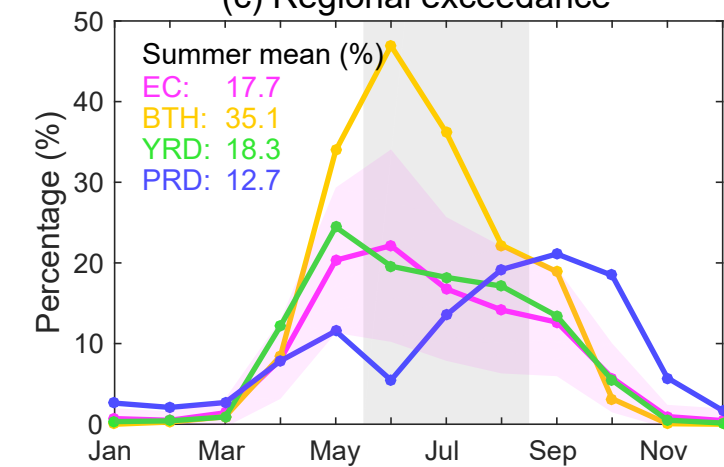

(a) Daily mean ozone

(b) MDA8 ozone

(c) Regional exceedance

(d) Primary pollutant