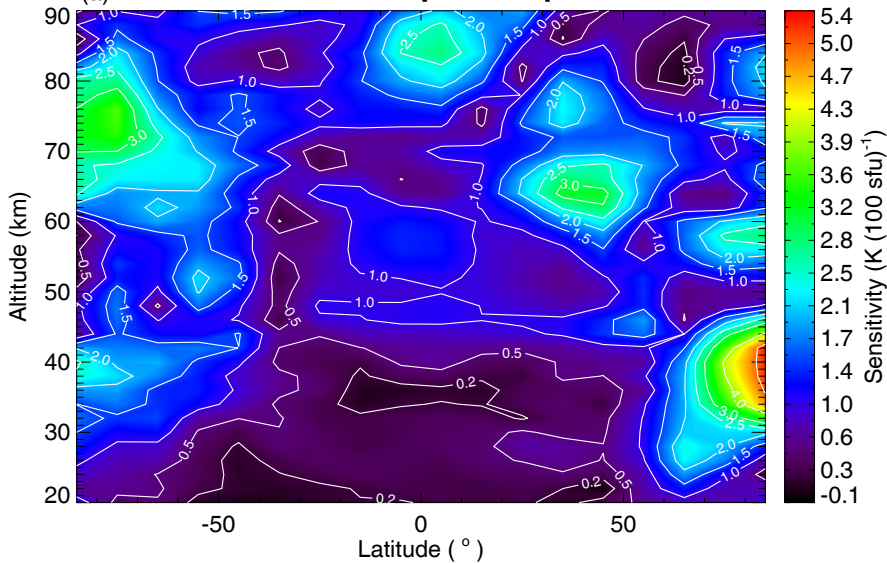

Window width: 35 d

Smoothing filter: 7 d

Daily averaged

(a) [2005–2017]

Window width: 35 d

Smoothing filter: 7 d

Daily averaged

(b) [2005–2017]