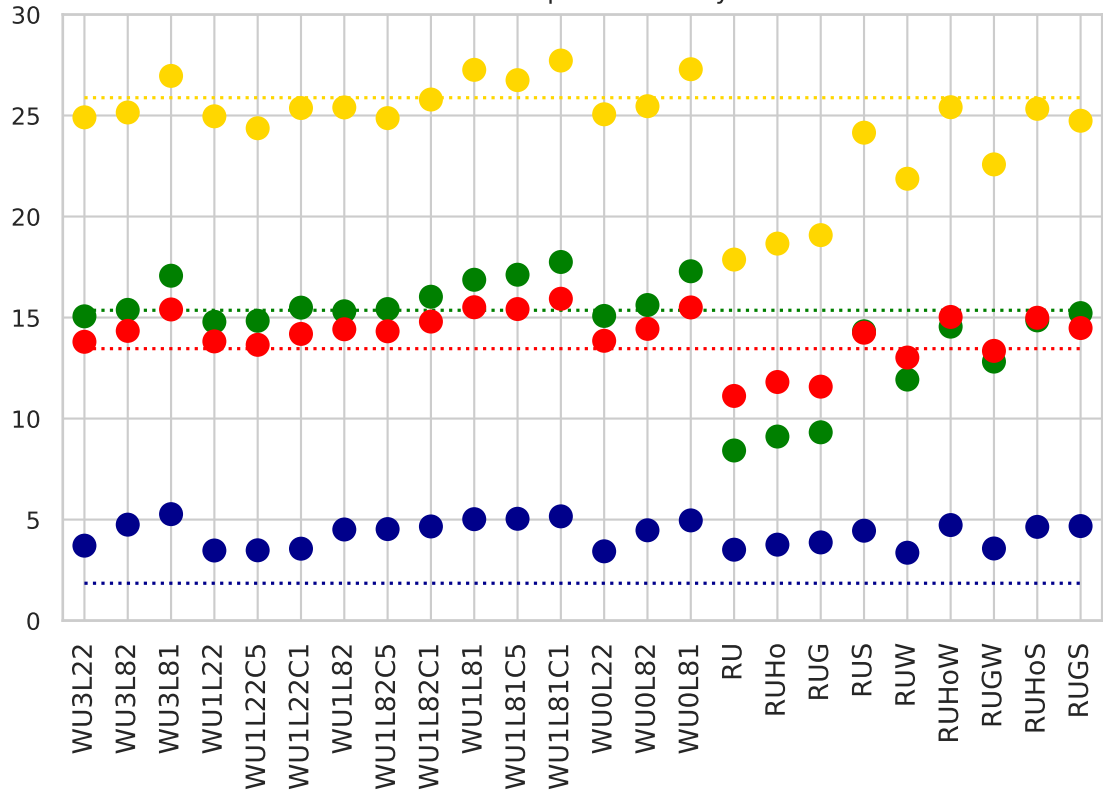

Skin temperature - day

Skin temperature - night