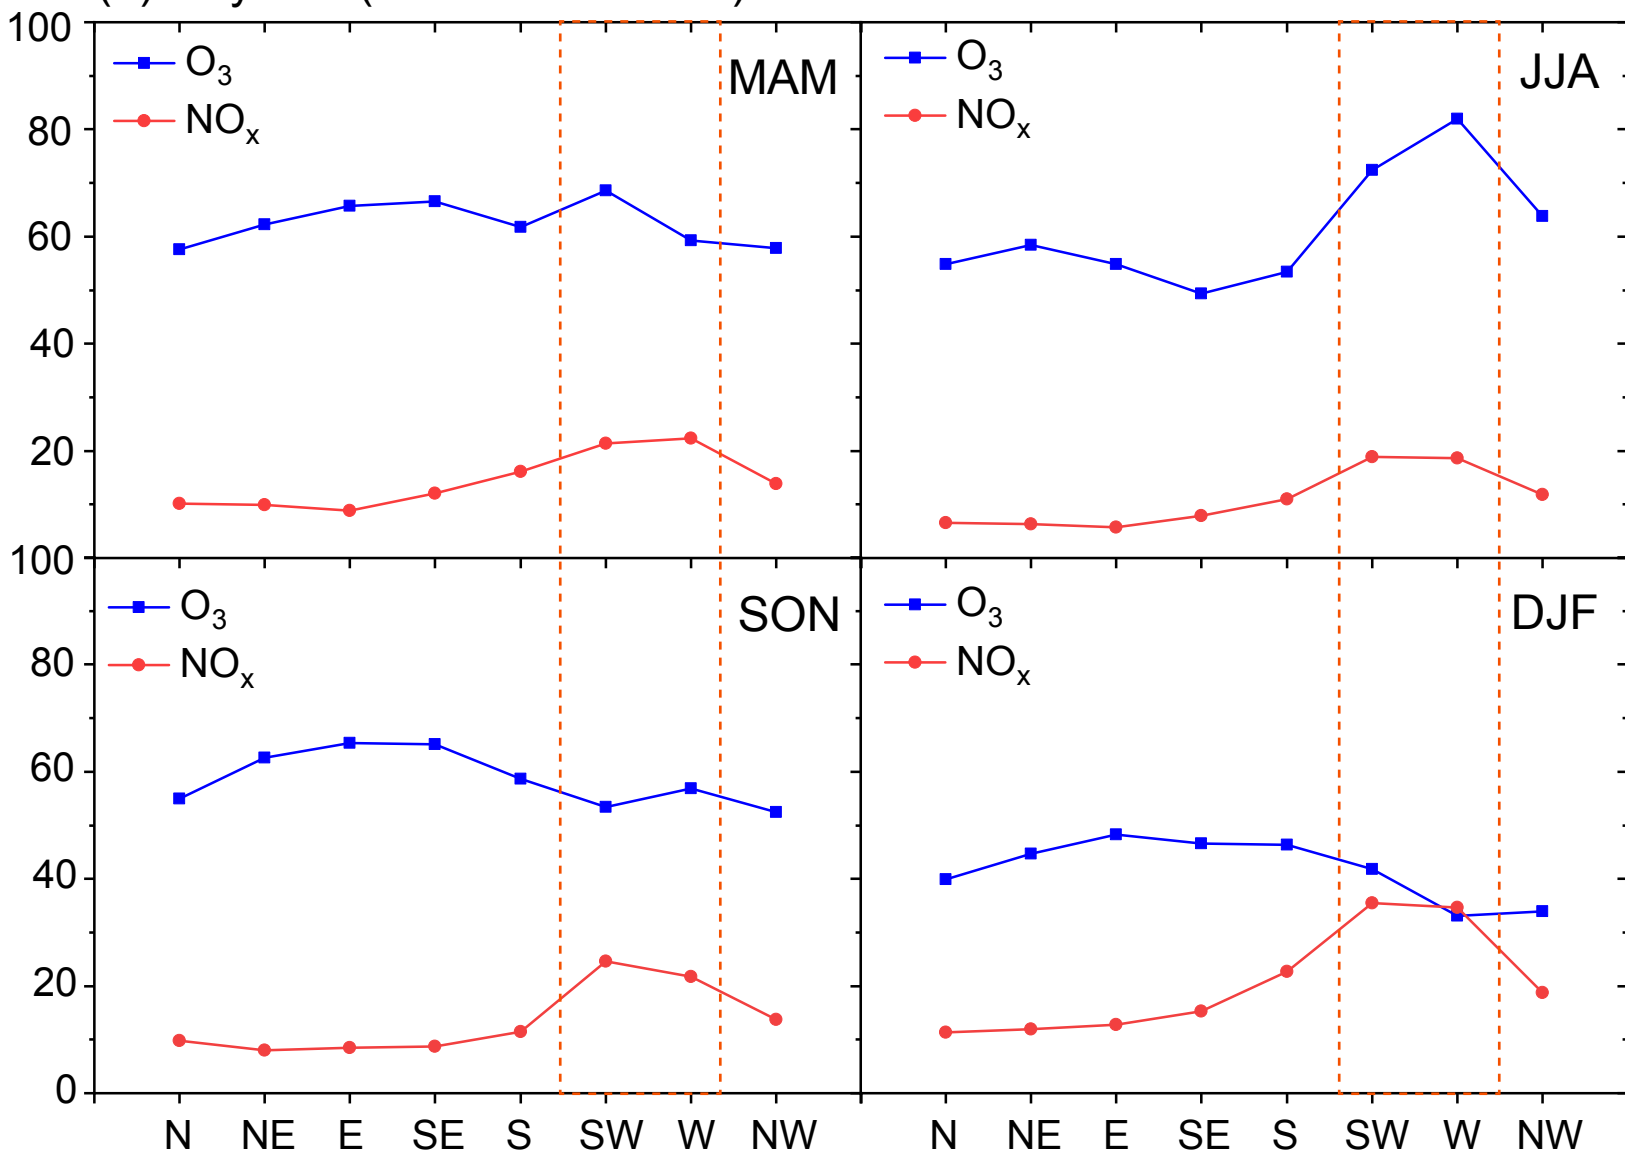

(a) Daytime (10:00-16:00 LST)

(b) Nighttime (23:00-04:00 LST)