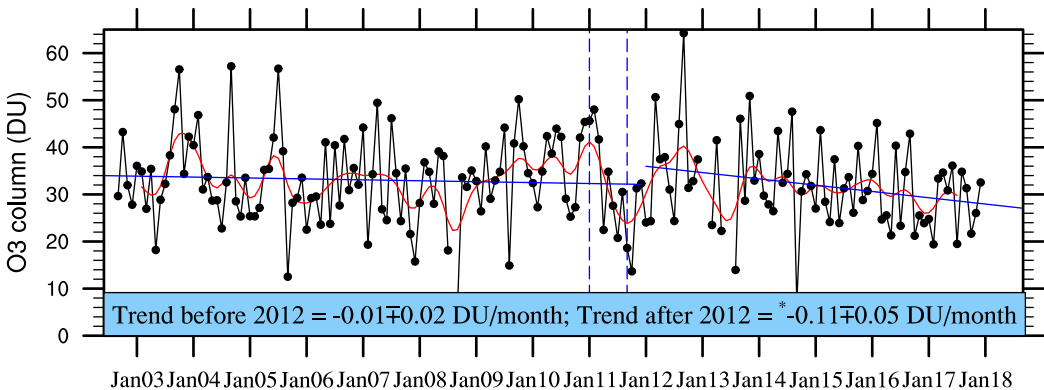

(a) Deseasonalized 9 - 15 km O₃ column by CLaMS

(b) Deseasonalized 3 - 9 km O₃ column by CLaMS

(c) Deseasonalized 0 - 3 km O₃ column by CLaMS