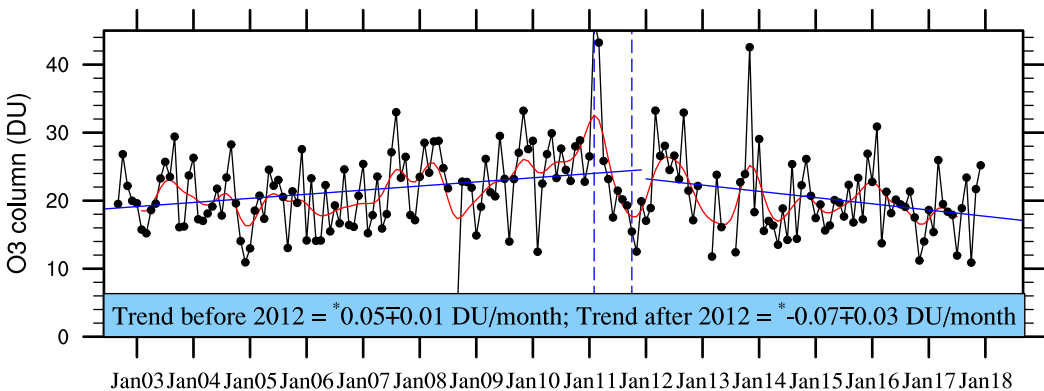

(a) Deseasonalized 9 - 15 km O₃ column by CLaMS

(b) Deseasonalized 3 - 9 km O₃ column by CLaMS

(c) Deseasonalized 0 - 3 km O₃ column by CLaMS