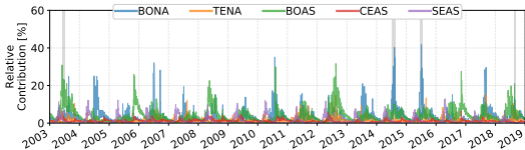

Toronto
(43.66°N, 79.40°W, 174m asl)

Rikubetsu
(43.46°N, 143.77°E, 380m asl)