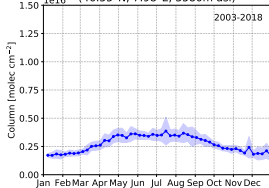

Rikubetsu

Jungfraujoch
(46.55°N, 7.98°E, 3580m asl)