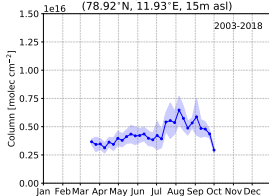

Eureka  
(80.05°N, 86.42°W, 610m asl)

Ny Alesund  
(78.92°N, 11.93°E, 15m asl)

Thukle

Kiruna  
(67.84°N, 20.41°E, 419m asl)

Poker Flat  
(65.11°N, 142°W, 610m asl)

St. Petersburg  
(59.88°N, 29.83°E, 20m asl)