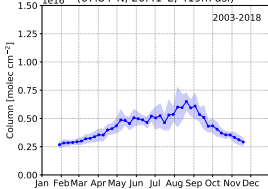

Eureka  
(80.05°N, 86.42°W, 610m asl)

Ny Alesund  
(78.92°N, 11.93°E, 15m asl)

Thukle

Kiruna  
(67.84°N, 20.41°E, 419m asl)

Poker Flat  
(65.11°N, 142°W, 610m asl)

St. Petersburg  
(59.88°N, 29.83°E, 20m asl)