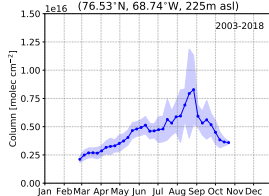

Eureka  
(80.05°N, 86.42°W, 610m asl)

Ny Alesund  
(78.92°N, 11.93°E, 15m asl)

Thukle

Kiruna  
(67.84°N, 20.41°E, 419m asl)

Poker Flat  
(65.11°N, 142°W, 610m asl)

St. Petersburg  
(59.88°N, 29.83°E, 20m asl)