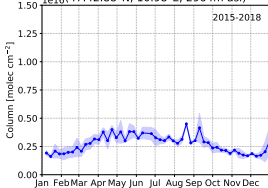

Zugspitze
(47.42.88°N, 10.98°E, 2964m asl)