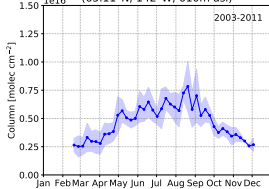

Eureka  
(80.05°N, 86.42°W, 610m asl)

Ny Alesund  
(78.92°N, 11.93°E, 15m asl)

Thukle

Kiruna  
(67.84°N, 20.41°E, 419m asl)

Poker Flat  
(65.11°N, 142°W, 610m asl)

St. Petersburg  
(59.88°N, 29.83°E, 20m asl)