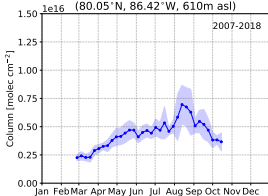

Eureka  
(80.05°N, 86.42°W, 610m asl)

Ny Alesund  
(78.92°N, 11.93°E, 15m asl)

Thukle

Kiruna  
(67.84°N, 20.41°E, 419m asl)

Poker Flat  
(65.11°N, 142°W, 610m asl)

St. Petersburg  
(59.88°N, 29.83°E, 20m asl)