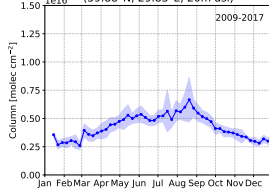

Eureka  
(80.05°N, 86.42°W, 610m asl)

Ny Alesund  
(78.92°N, 11.93°E, 15m asl)

Thukle

Kiruna  
(67.84°N, 20.41°E, 419m asl)

Poker Flat  
(65.11°N, 142°W, 610m asl)

St. Petersburg  
(59.88°N, 29.83°E, 20m asl)