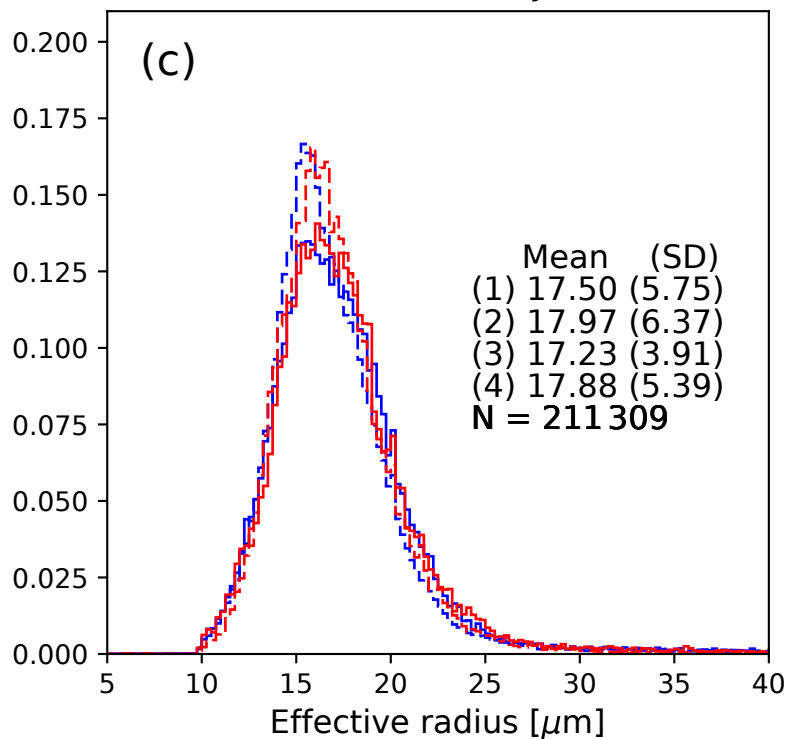

Altitude within 14.5 to 16.5 km

Altitude within 16.5 to and 17.5 km

120-180° E DJF

60-120° E JJA