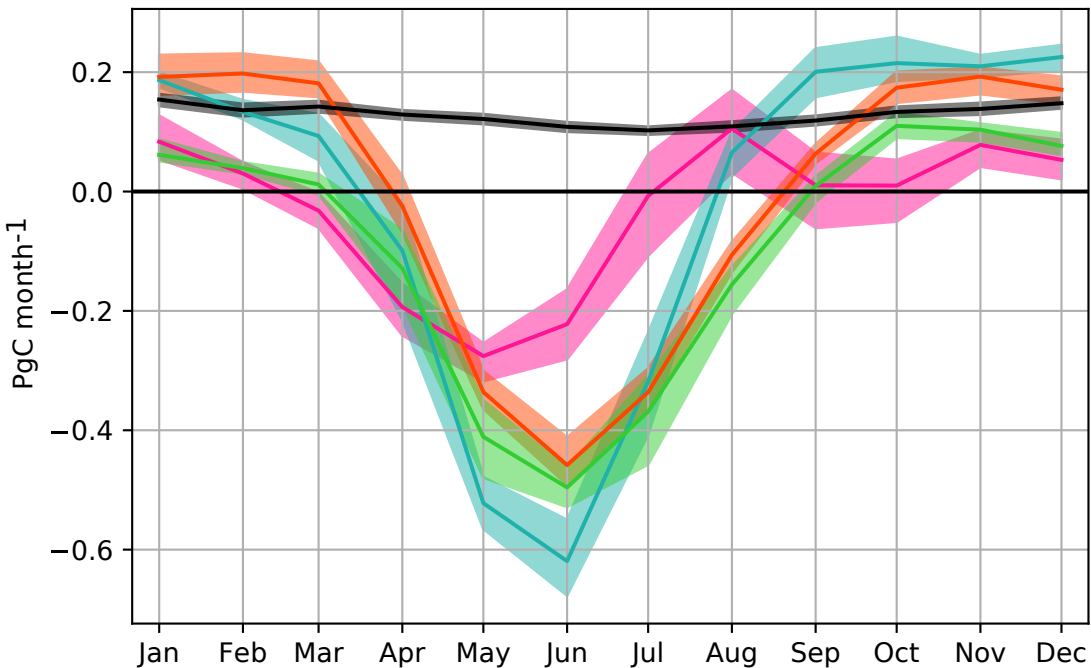

(a) Seasonal cycle

(b) Annual flux

— LPJ-GUESS — ORCHIDEE — SiBCASA — VPRM — EDGAR