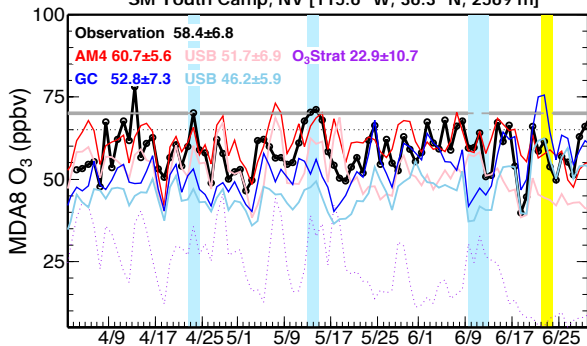

SM Youth Camp, NV [115.6° W, 36.3° N, 2569 m]

Centennial, WY [106.2° W, 41.4° N, 3178 m]

Angel Peak, NV [115.6° W, 36.3° N, 2700 m] Mesa Verde NP, CO [108.5° W, 37.2° N, 2165 m] Joe Neal, NV [115.2° W, 36.3° N, 709 m]