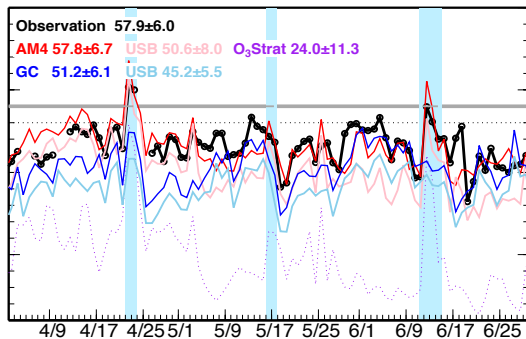

SM Youth Camp, NV [115.6° W, 36.3° N, 2569 m]

Centennial, WY [106.2° W, 41.4° N, 3178 m]

Angel Peak, NV [115.6° W, 36.3° N, 2700 m] Mesa Verde NP, CO [108.5° W, 37.2° N, 2165 m] Joe Neal, NV [115.2° W, 36.3° N, 709 m]