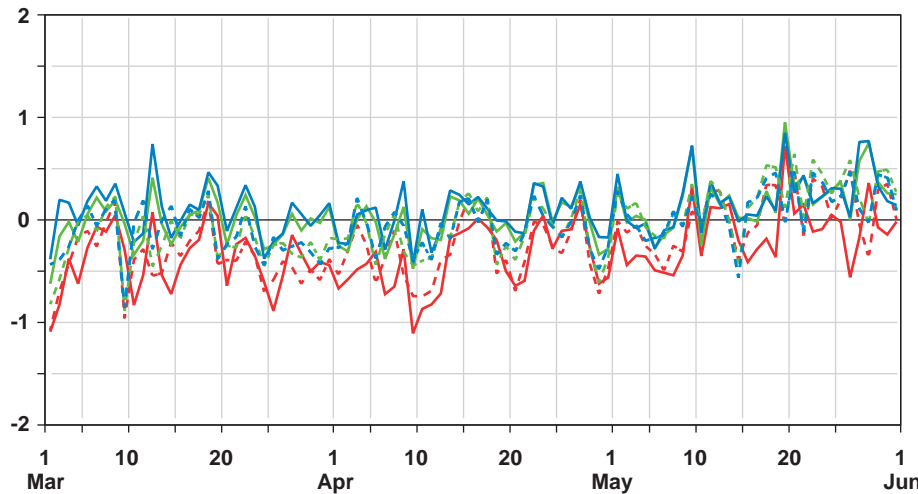

(a) Fractional bias

(b) Fractional gross error

— CONTROL — DT — DTDB
— L2.0 Aeronet - - - CARSNET