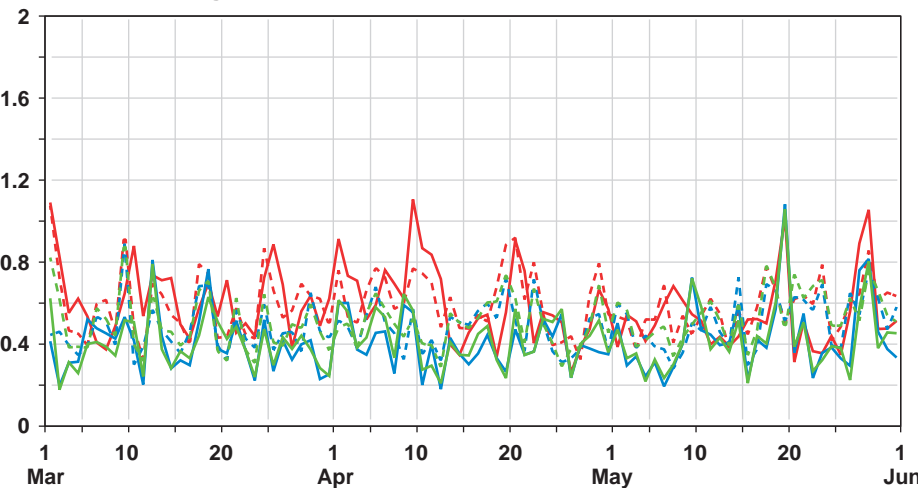

(a) Fractional bias

(b) Fractional gross error

— CONTROL — DT — DTDB
— L2.0 Aeronet - - - CARSNET