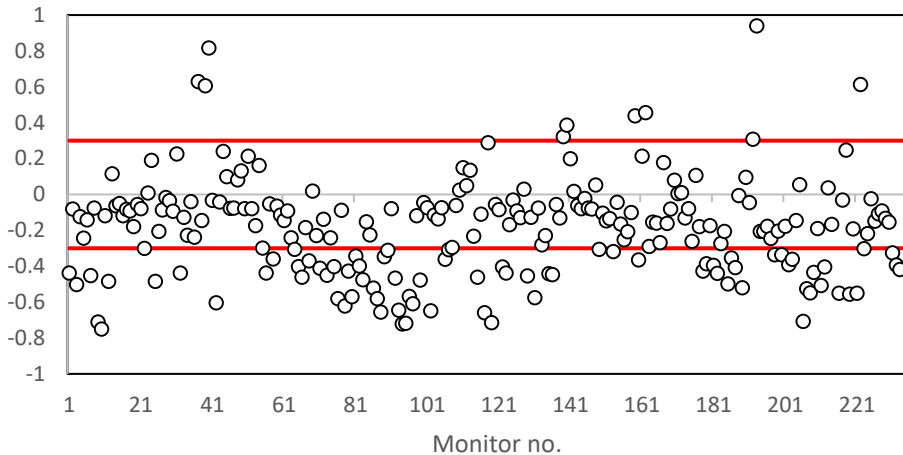

24 h average PM_{2.5} NMB

24 h average PM_{2.5} NME