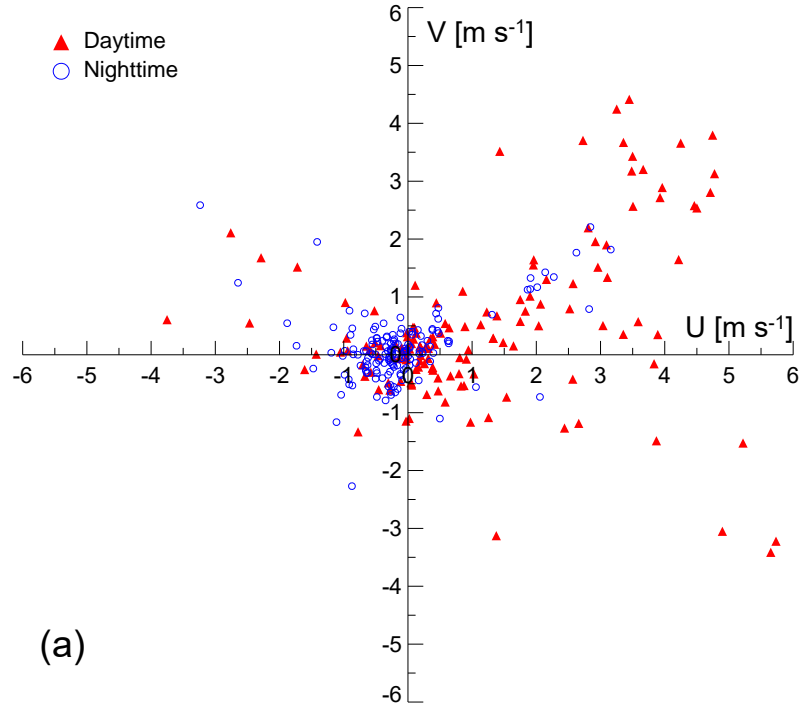

Bode observational site

▲ Daytime
○ Nighttime

(a)

Kathmandu airport

(b)