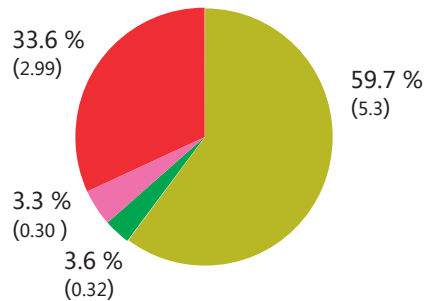

(a) Run\_SD

Polluted

Clean

(b) Run\_TMI

(c) Run\_Het