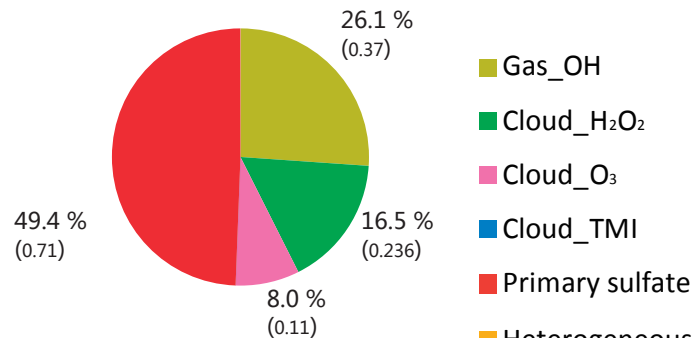

(a) Run\_SD

Polluted

Clean

(b) Run\_TMI

(c) Run\_Het