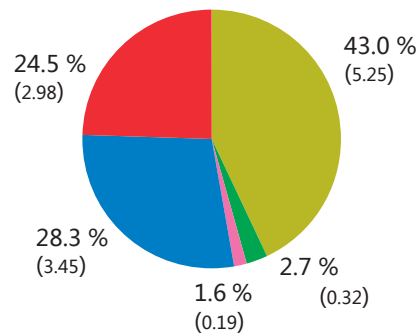

(a) Run\_SD

Polluted

Clean

(b) Run\_TMI

(c) Run\_Het