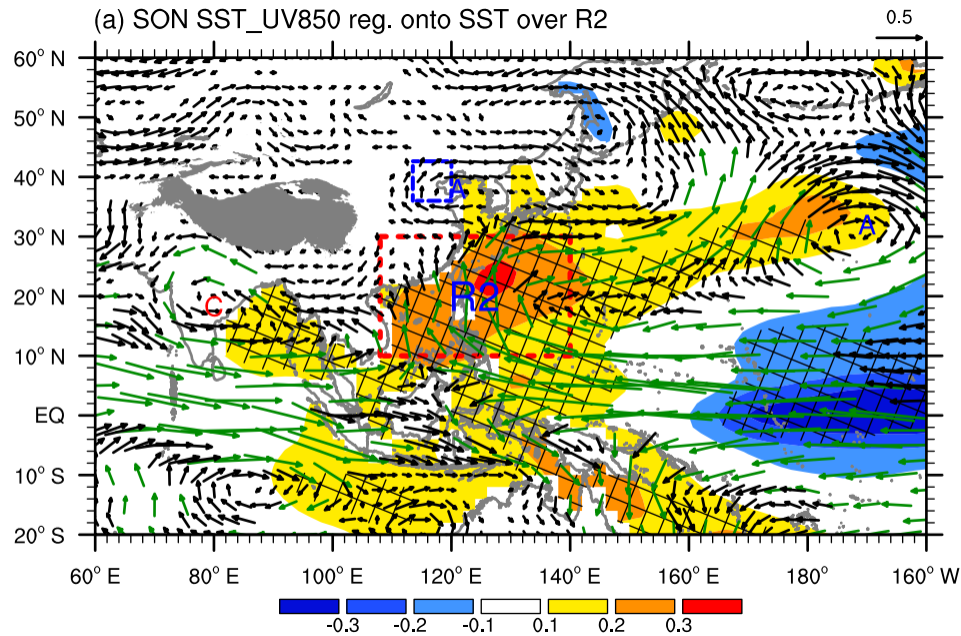

(a) SON SST_UV850 reg. onto SST over R2

(b) SON precip reg. onto SST over R2