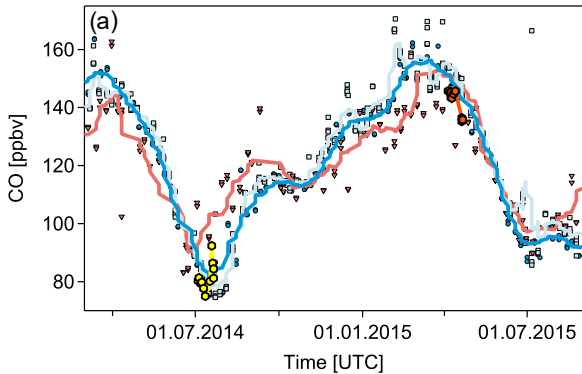

- Alert, 82.5° N
- Barrow, 71.3° N
- ▼ Mace Head, 53.3° N
- Running mean
- CO NETCARE 2014
- CO NETCARE 2015

- Alert, 82.5° N
- Barrow, 71.3° N
- ▼ Mace Head, 53.3° N
- Running mean
- CO<sub>2</sub> NETCARE 2014
- CO<sub>2</sub> NETCARE 2015