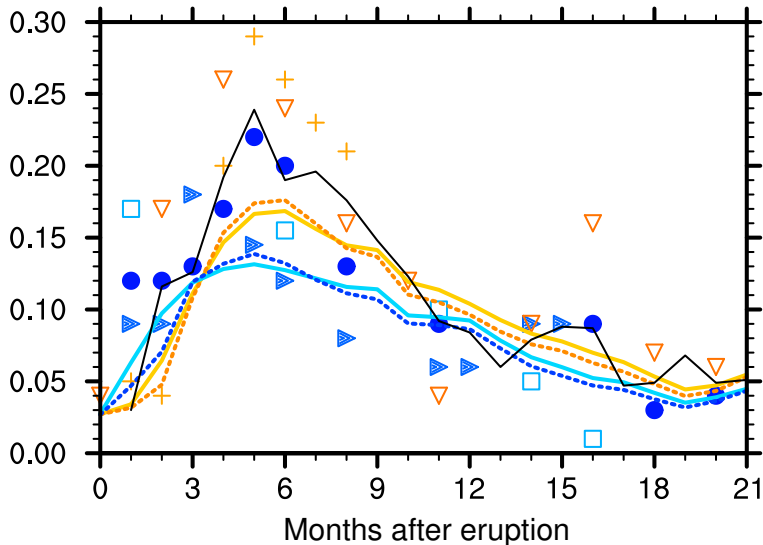

AOD at specific latitudes

- ▽ Aspendale 38°
- + Mount Bingar 34°
- Cerro Tololo 30°
- ▶ Bloemfontein 29°
- Pretoria 26°
- Stothers (2001)
- ⋯ AGUNG2 25-30°S
- AGUNG1
- ⋯ AGUNG2 35-40°S
- AGUNG1