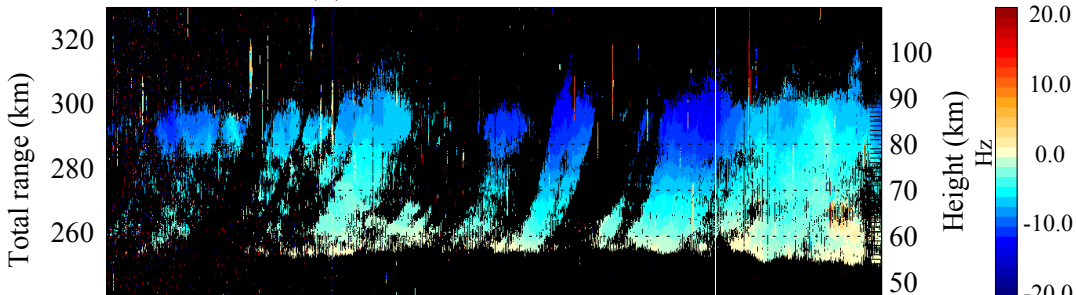

PMSE MAARSY-Kaira

(a) SNR KAIRA

(b) Doppler shift KAIRA

(c) Spec. width KAIRA

12 Aug 2016 (225) 03:00:00_12 Aug 2016 (225) 08:30:00