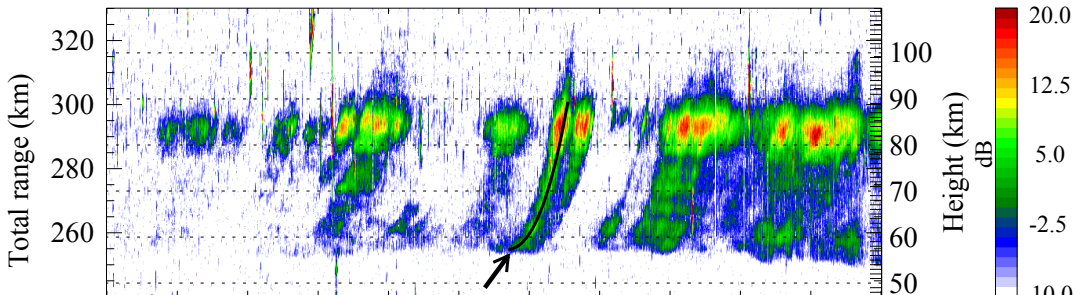

PMSE MAARSY-Kaira

(a) SNR KAIRA

(b) Doppler shift KAIRA

(c) Spec. width KAIRA

12 Aug 2016 (225) 03:00:00_12 Aug 2016 (225) 08:30:00