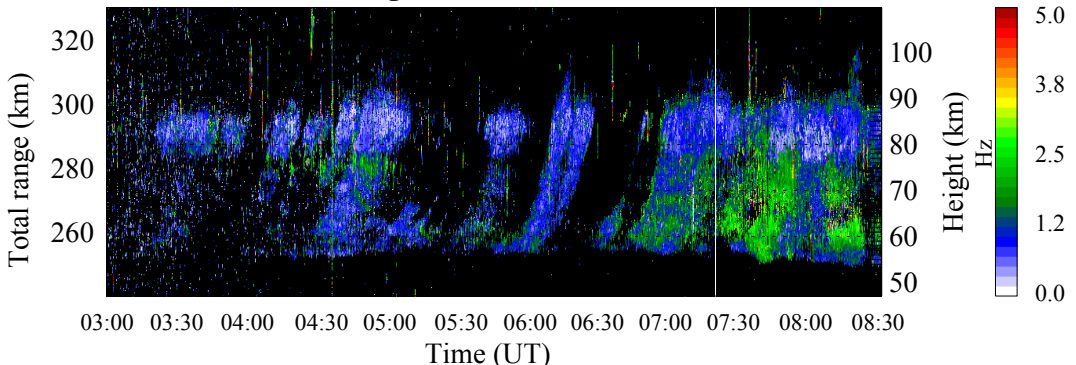

PMSE MAARSY-Kaira

(a) SNR KAIRA

(b) Doppler shift KAIRA

(c) Spec. width KAIRA

12 Aug 2016 (225) 03:00:00_12 Aug 2016 (225) 08:30:00