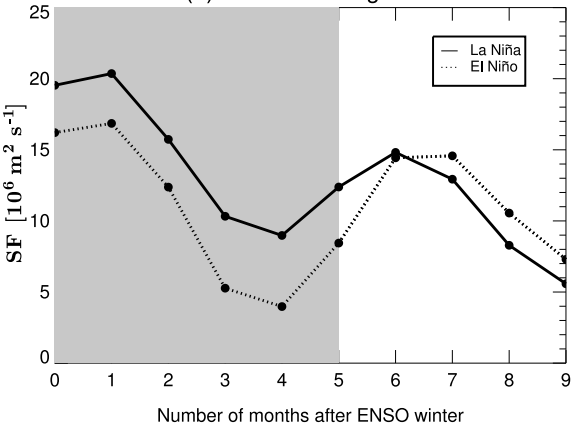

(a) Shade: stat. sign. > 0.95

(b) Shade: stat. sign. > 0.95