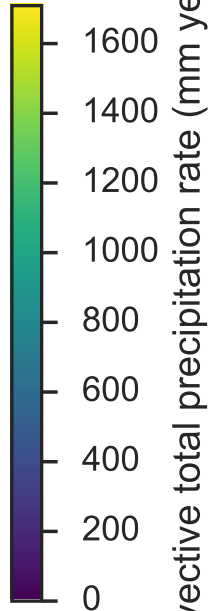

arg\_comp

Convective total precipitation rate (mm year<sup>-1</sup>)