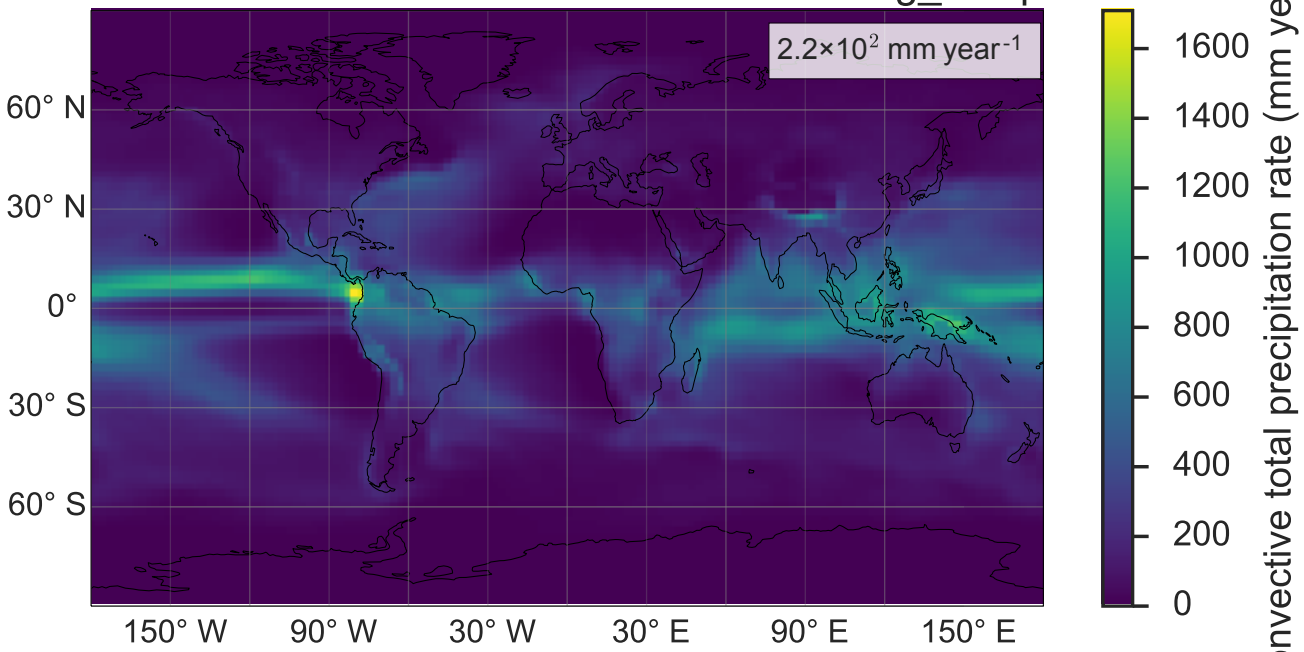

arg\_comp

Convective total precipitation rate (mm year<sup>-1</sup>)