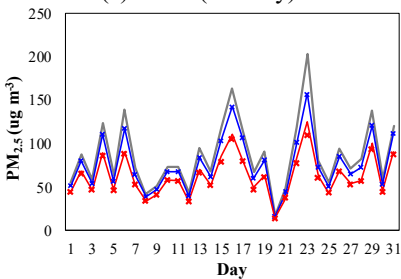

(a) PM<sub>2.5</sub> (January)(b) O<sub>3</sub> (July)

Beijing

Tianjin

Hebei N

Hebei E

Hebei S