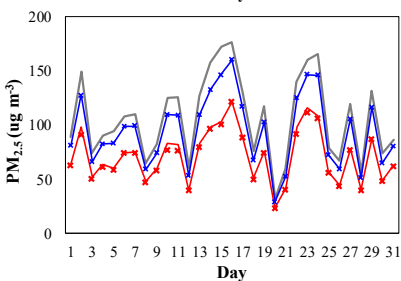

(a) PM<sub>2.5</sub> (January)(b) O<sub>3</sub> (July)

Beijing

Tianjin

Hebei N

Hebei E

Hebei S