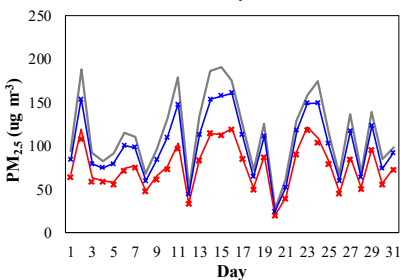

(a) PM<sub>2.5</sub> (January)(b) O<sub>3</sub> (July)

Beijing

Tianjin

Hebei N

Hebei E

Hebei S