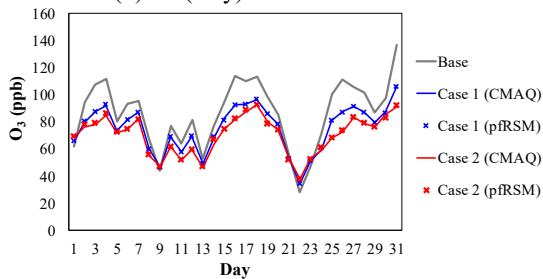

(a) PM<sub>2.5</sub> (January)(b) O<sub>3</sub> (July)

Beijing

Tianjin

Hebei N

Hebei E

Hebei S