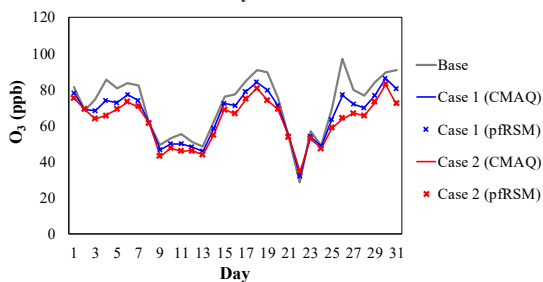

(a) PM<sub>2.5</sub> (January)(b) O<sub>3</sub> (July)

Beijing

Tianjin

Hebei N

Hebei E

Hebei S