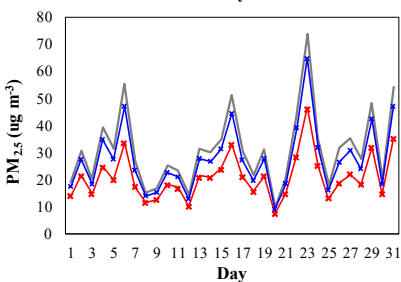

(a) PM<sub>2.5</sub> (January)(b) O<sub>3</sub> (July)

Beijing

Tianjin

Hebei N

Hebei E

Hebei S