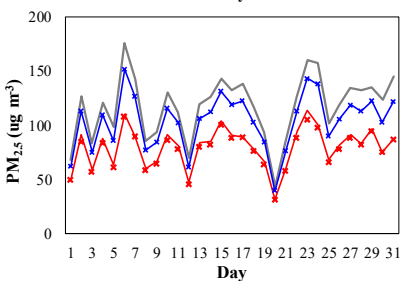

(a) PM<sub>2.5</sub> (January)(b) O<sub>3</sub> (July)

Beijing

Tianjin

Hebei N

Hebei E

Hebei S