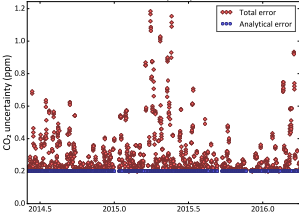

Tutuila (SMO)

Niwt Ridge, Colorado (NWR)

Beech Island, South Carolina (SCT)