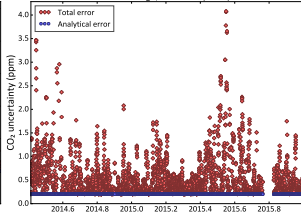

Tutuila (SMO)

Niwt Ridge, Colorado (NWR)

Beech Island, South Carolina (SCT)