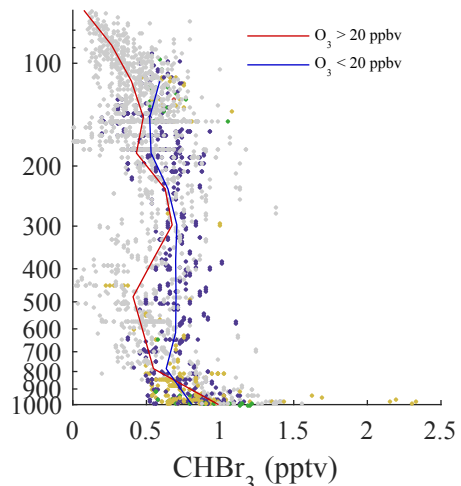

Lifetime: 11 min – 46 h

Lifetime: ~ 4 days

Lifetime: ~ 15 days

Lifetime: ~ 3 months

Lifetime: ~ 5 months

Lifetime: ~ 6 months