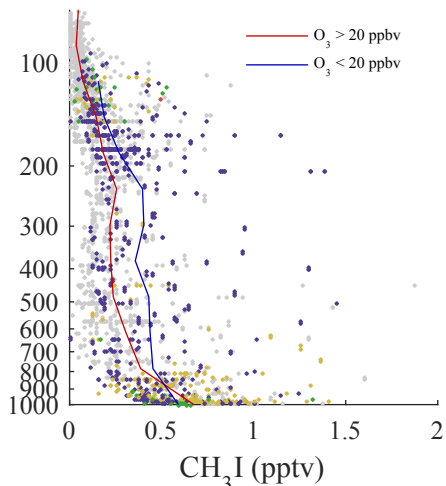

Lifetime: 11 min – 46 h

Lifetime: ~ 4 days

Lifetime: ~ 15 days

Lifetime: ~ 3 months

Lifetime: ~ 5 months

Lifetime: ~ 6 months