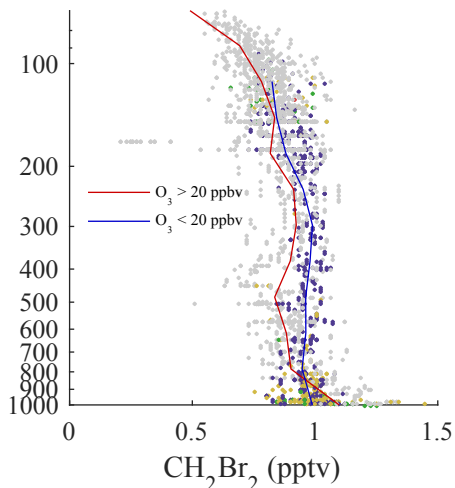

Lifetime: 11 min – 46 h

Lifetime: ~ 4 days

Lifetime: ~ 15 days

Lifetime: ~ 3 months

Lifetime: ~ 5 months

Lifetime: ~ 6 months