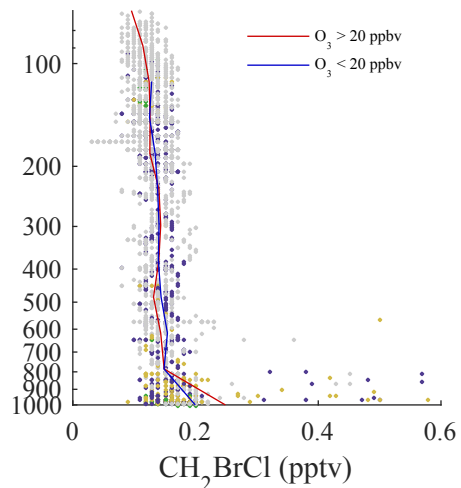

Lifetime: 11 min – 46 h

Lifetime: ~ 4 days

Lifetime: ~ 15 days

Lifetime: ~ 3 months

Lifetime: ~ 5 months

Lifetime: ~ 6 months