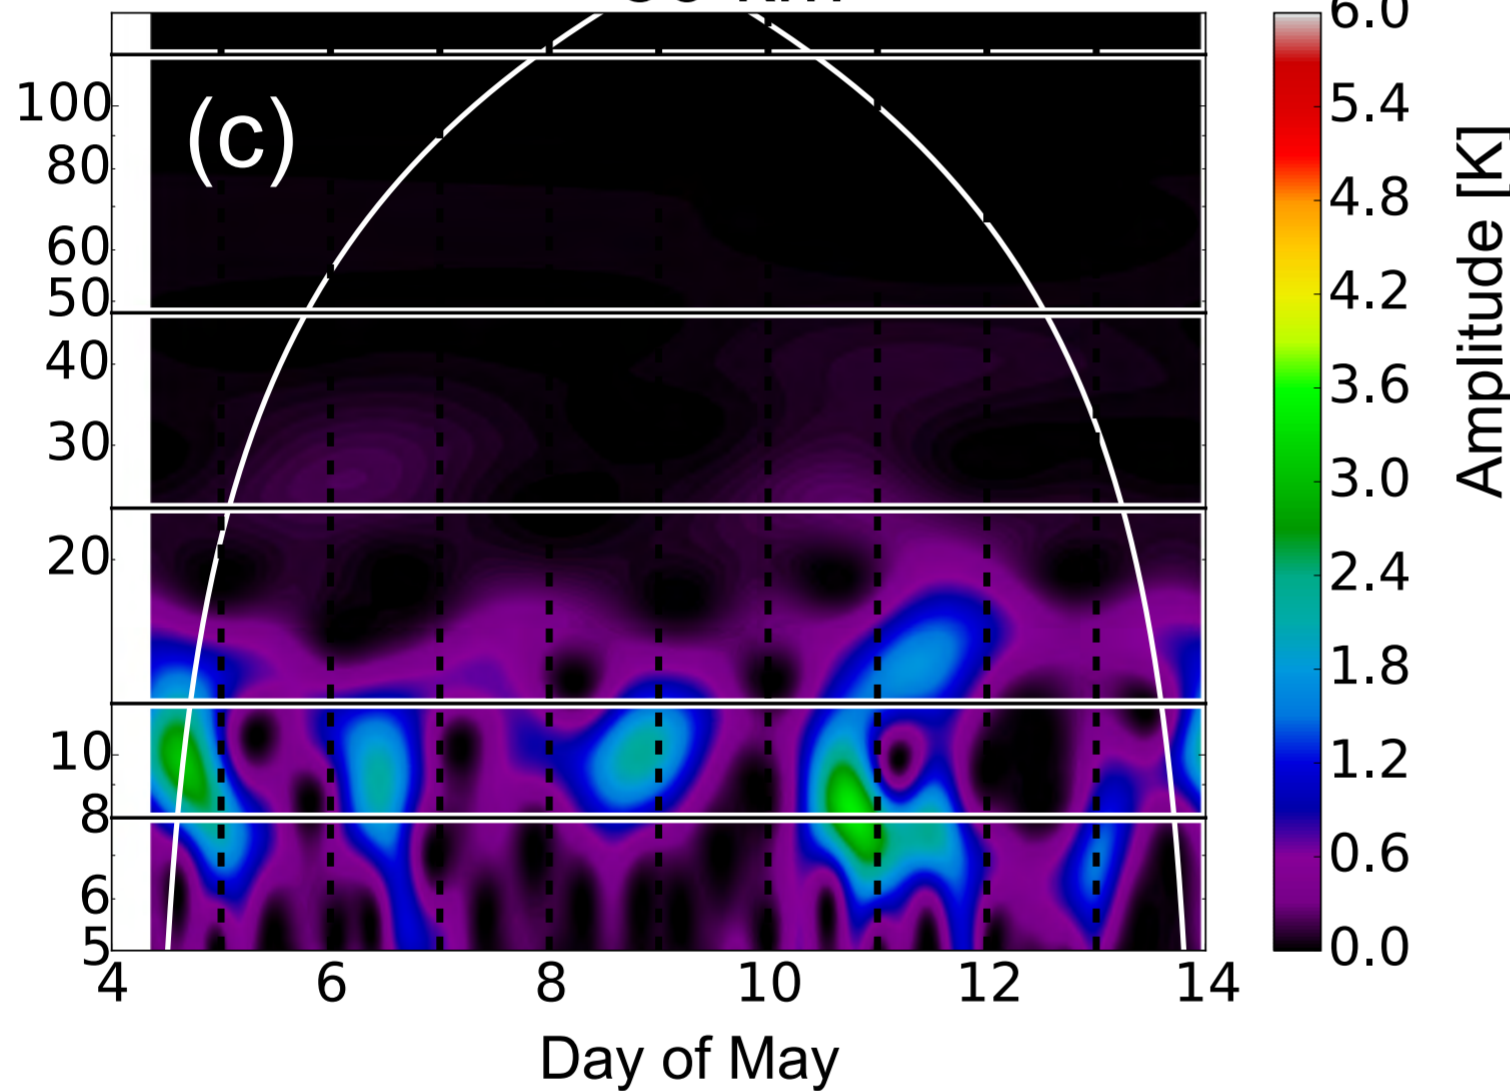

Vertically filtered ($\lambda_z < 15$ km)

Temporally filtered ($\tau < 8$ h)

60 km

50 km

40 km