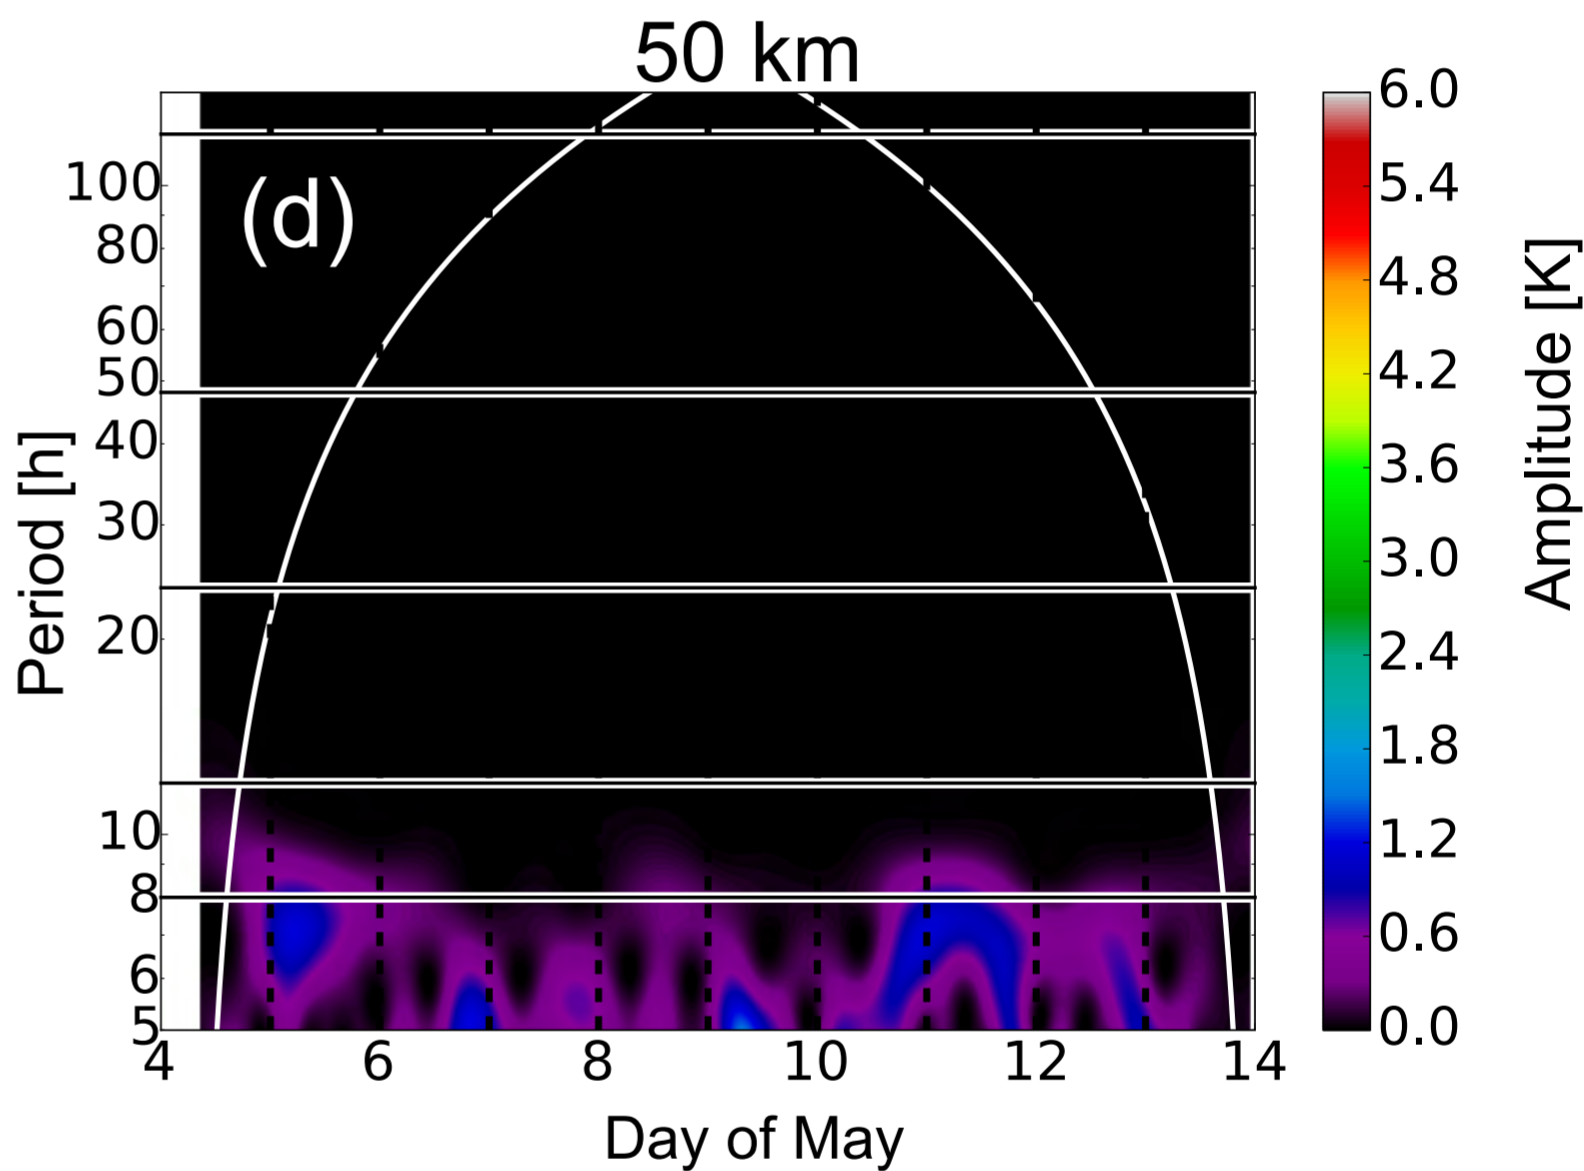

Vertically filtered ($\lambda_z < 15$ km)

Temporally filtered ($\tau < 8$ h)

60 km

50 km

40 km