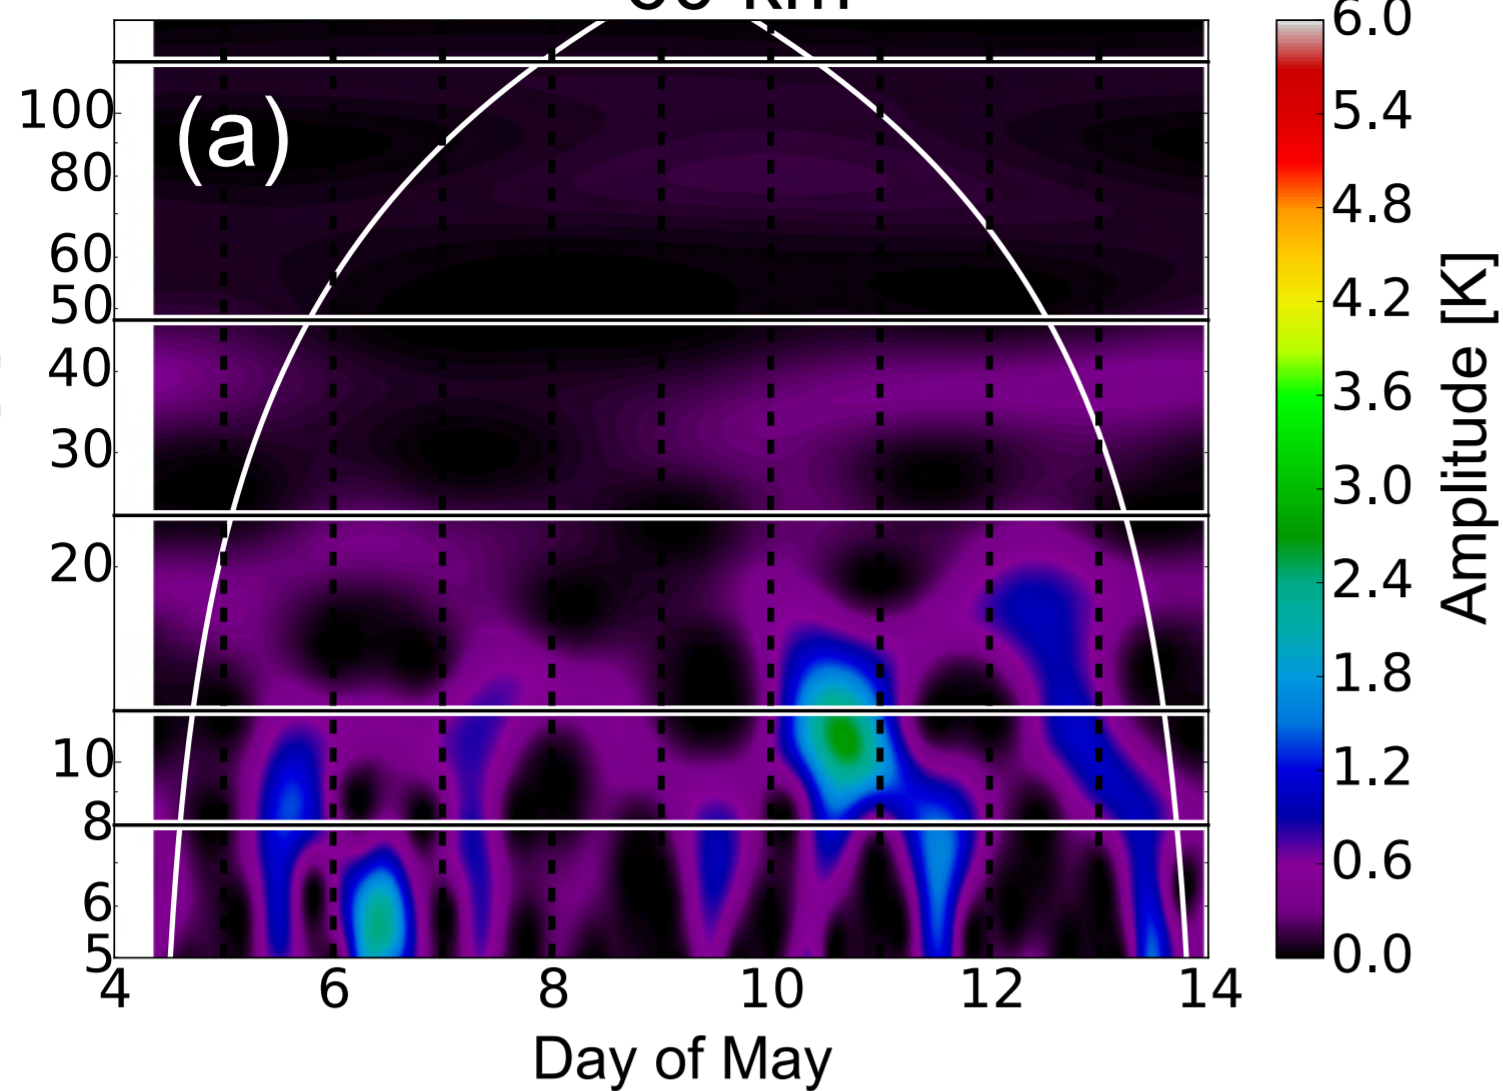

Vertically filtered ($\lambda_z < 15$ km)

Temporally filtered ($\tau < 8$ h)

60 km

50 km

40 km