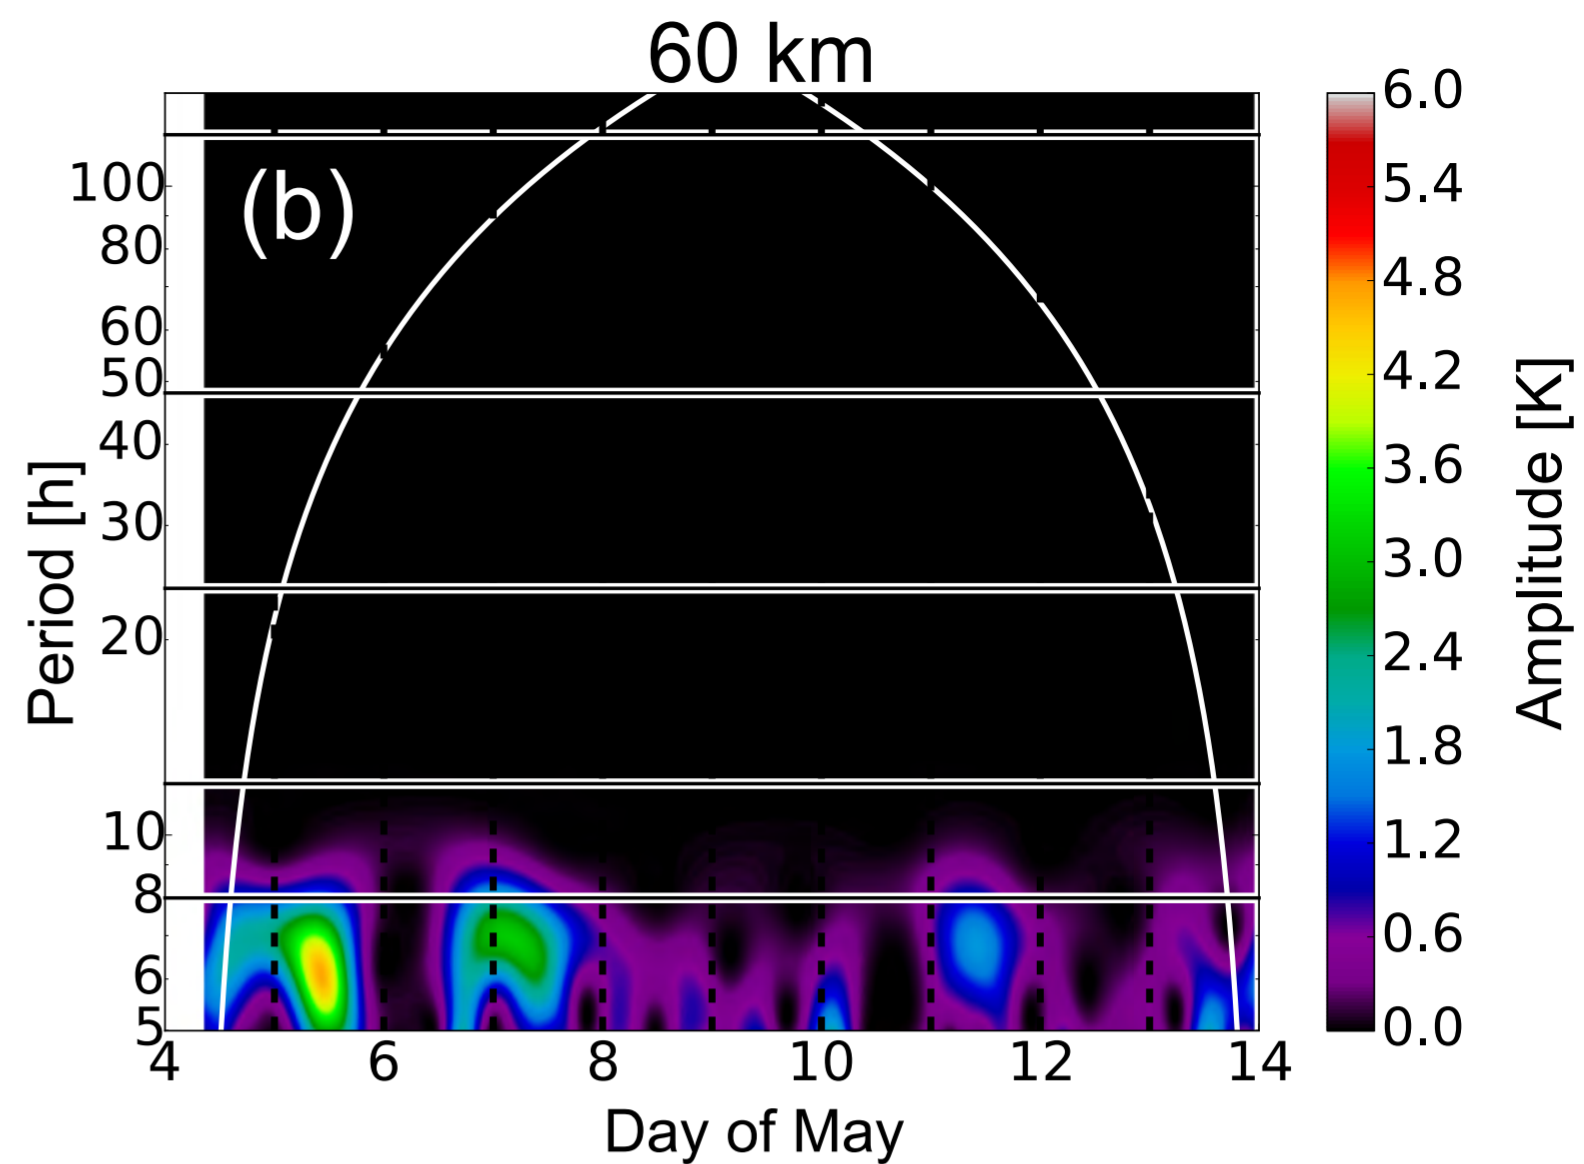

Vertically filtered ($\lambda_z < 15$ km)

Temporally filtered ($\tau < 8$ h)

60 km

50 km

40 km