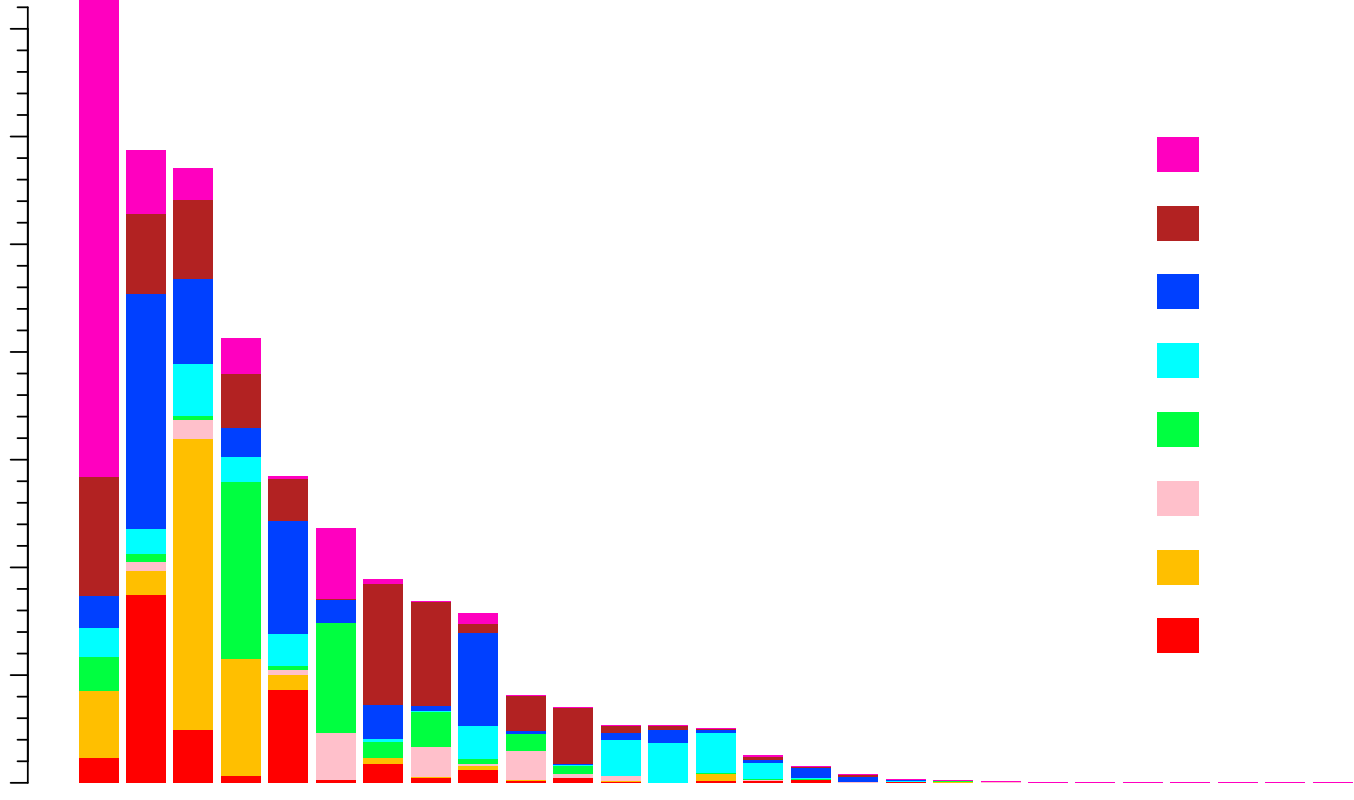

Total smoke hours produced

Total smoke hours over region