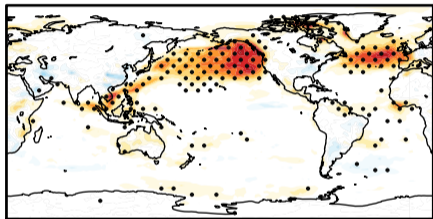

DMSRef

ShipLow – ShipZero

ShipRef – ShipZero

ShipHigh – ShipZero

Cloud drop

(a) 0.037 ± 0.011 (91%)

(b) 0.305 ± 0.009 (99%)

(c) 0.406 ± 0.013 (99%)