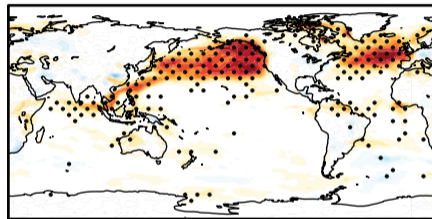

DMSRef

ShipLow – ShipZero

ShipRef – ShipZero

ShipHigh – ShipZero

Cloud drop

(a) 0.037 ± 0.011 (91%)

(b) 0.305 ± 0.009 (99%)

(c) 0.406 ± 0.013 (99%)