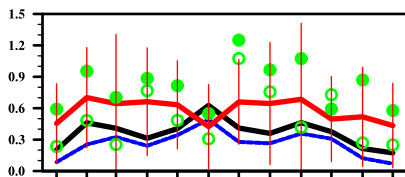

Beijing (39°N, 116°E)

SACOL (35°N, 104°E)

NCU_Taiwan (24°N, 121°E)

Gwangju_GIST (35°N, 126°E)

Month

XiangHe (39°N, 116°E)

Taihu (31°N, 120°E)

EPA-NCU (24°N, 121°E)