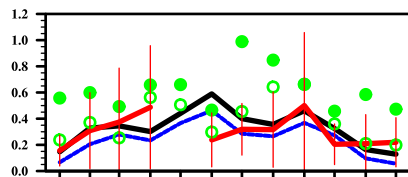

Xinglong (40°N, 117°E)