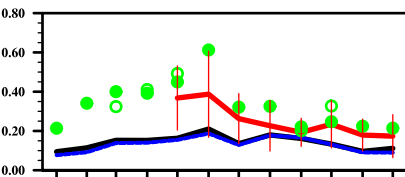

Osaka (34°N, 135°E)

Month