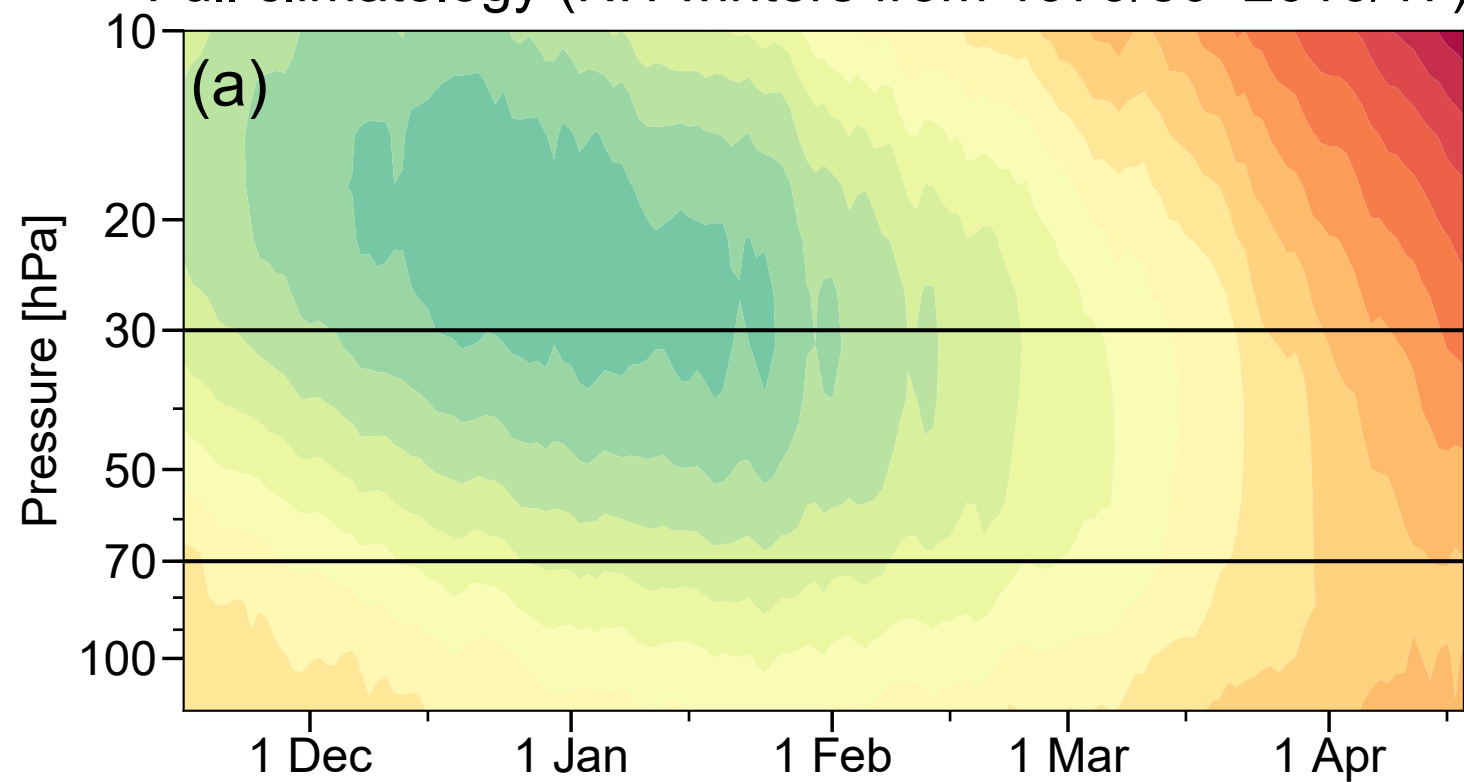

# REM minimum temperatures

Full climatology (NH winters from 1979/80–2016/17)

Full climatology (SH winters from 1979–2016)