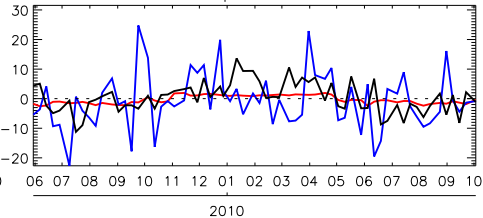

# 8-day means

Red = prior    Blue = posterior in situ    Black = posterior GOSAT

Temperate North America

Temperate Asia

South Pacific Ocean