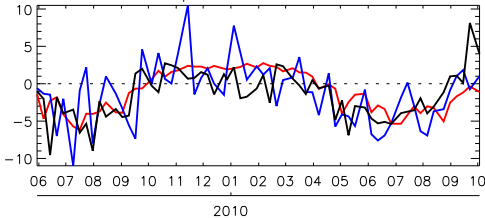

# 8-day means

Red = prior    Blue = posterior in situ    Black = posterior GOSAT

Temperate North America

Temperate Asia

South Pacific Ocean