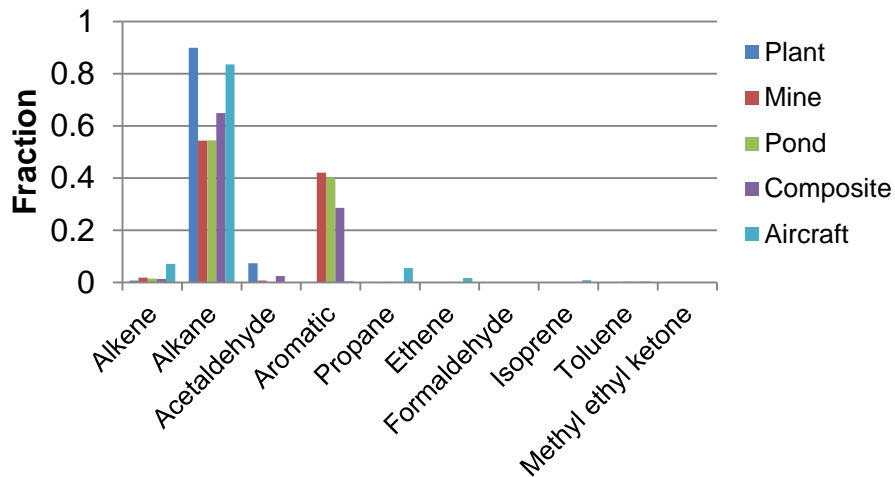

Suncor - Millennium

Syncrude - Mildred Lake

Shell - Muskeg river and Jackpine

CNRL - Horizon