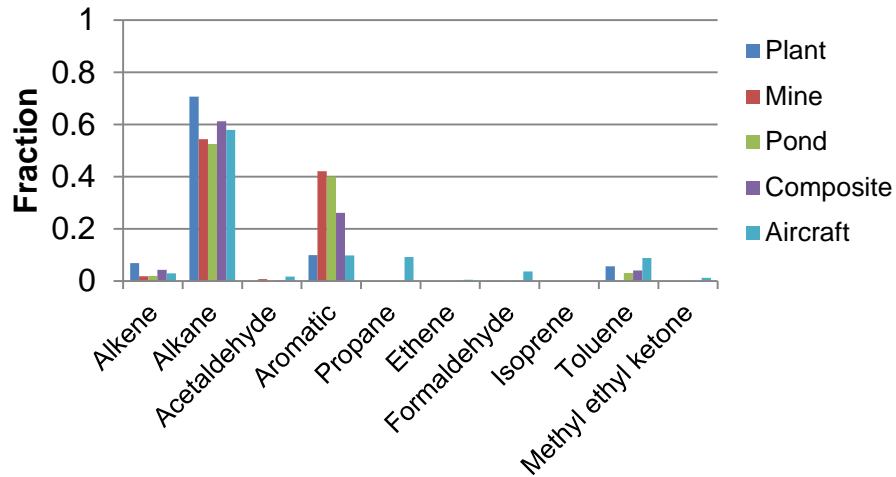

Suncor - Millennium

Syncrude - Mildred Lake

Shell - Muskeg river and Jackpine

CNRL - Horizon