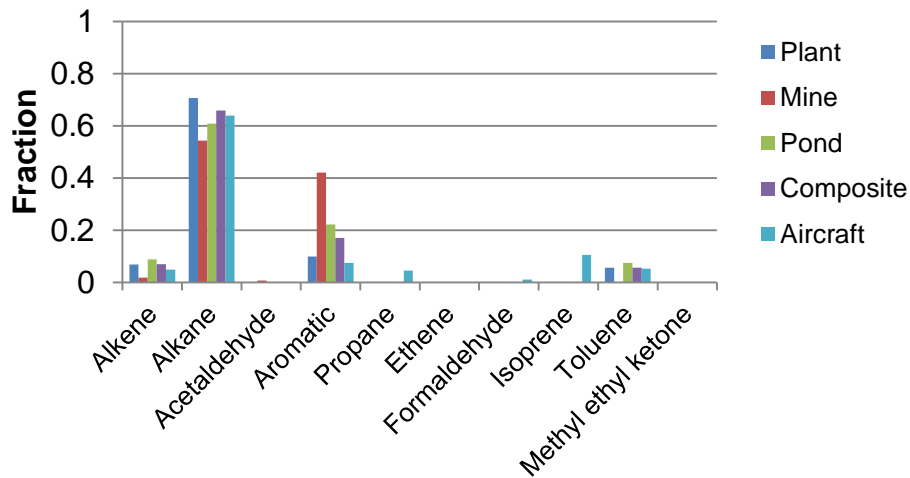

Suncor - Millennium

Syncrude - Mildred Lake

Shell - Muskeg river and Jackpine

CNRL - Horizon