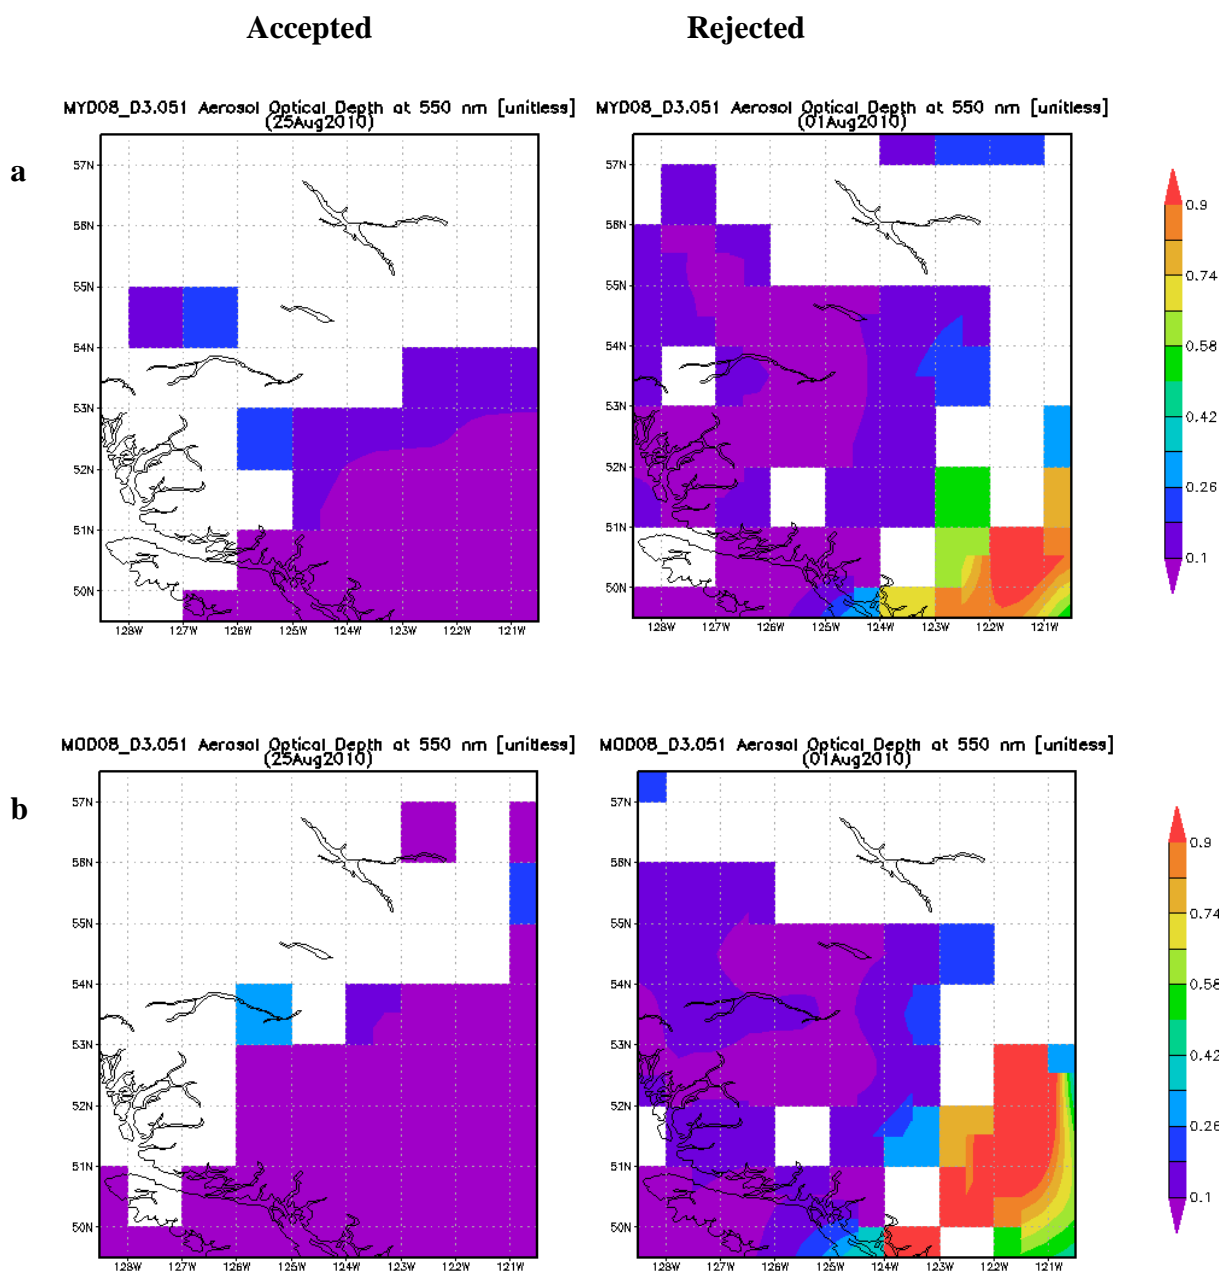

Biotic stress accelerates formation of climate-relevant aerosols in boreal forests

J. Joutsensaari et al.

Correspondence to: J. Joutsensaari (jorma.joutsensaari@uef.fi)

The copyright of individual parts of the supplement might differ from the CC-BY 3.0 licence.

Supplementary material

Figure S1. A map of the mountain pine beetle (MPB) outbreak areas for AOD analysis. The map is also shown at the web-page <http://goo.gl/maps/m4lO5>. The leading edges of the outbreak in 2006 and 2011 are shown by green and red lines, respectively (roughly reproduced based on MPB displacement data discovered by Natural Resources Canada, see <http://www.nrcan.gc.ca/forests/insects-diseases/13381>).

Figure S2. Examples of an accepted day (25 Aug 2010) and an excluded/rejected day (1 Aug 2010) due to an evidence of forest fire aerosols in MODIS analysis. AOD results from **a)** Aqua and **b)** from Terra satellites. A clear increase in AOD values due to forest fires was observed in the 1-Aug -2010 data (lower left corners in the rejected figures). MPB-1 3x3 pixel area (N 52°-55°, W 123°-126°) is in the middle of 9x9 pixel areas shown in the figures.