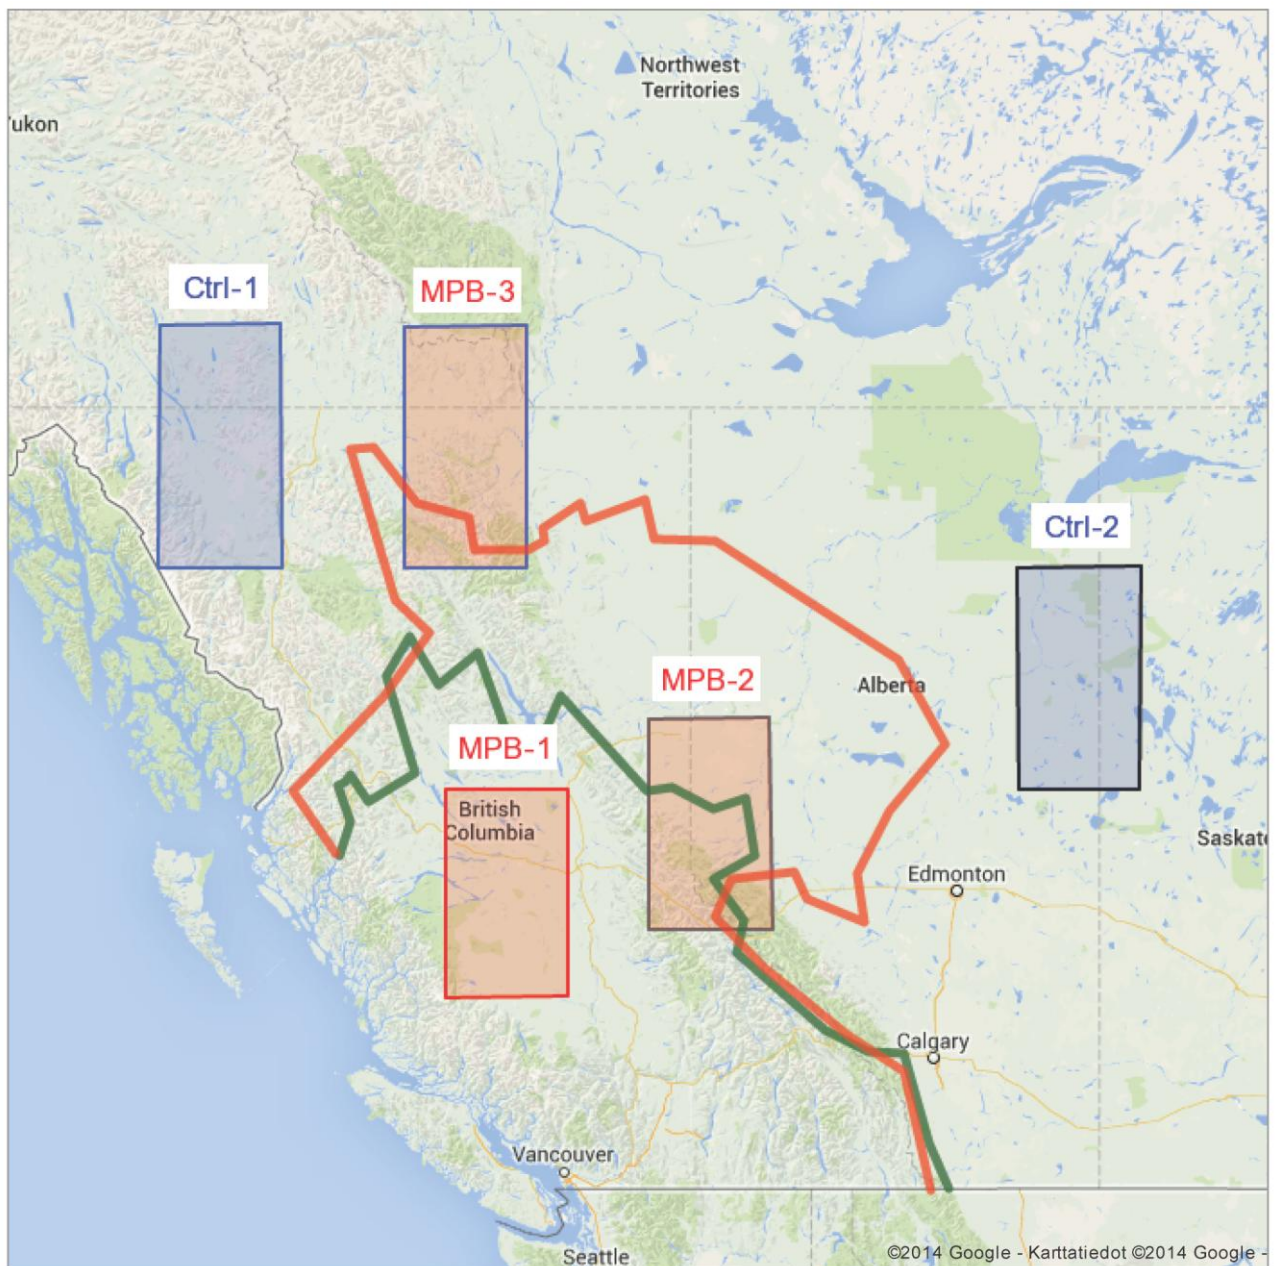

Biotic stress accelerates formation of climate-relevant aerosols in boreal forests

J. Joutsensaari et al.

Correspondence to: J. Joutsensaari (jorma.joutsensaari@uef.fi)

The copyright of individual parts of the supplement might differ from the CC-BY 3.0 licence.

Supplementary material

Figure S1. A map of the mountain pine beetle (MPB) outbreak areas for AOD analysis. The map is also shown at the web-page <http://goo.gl/maps/m4lO5>. The leading edges of the outbreak in 2006 and 2011 are shown by green and red lines, respectively (roughly reproduced based on MPB displacement data discovered by Natural Resources Canada, see <http://www.nrcan.gc.ca/forests/insects-diseases/13381>).

Figure S2. Examples of an accepted day (25 Aug 2010) and an excluded/rejected day (1 Aug 2010) due to an evidence of forest fire aerosols in MODIS analysis. AOD results from **a)** Aqua and **b)** from Terra satellites. A clear increase in AOD values due to forest fires was observed in the 1-Aug -2010 data (lower left corners in the rejected figures). MPB-1 3x3 pixel area (N 52°-55°, W 123°-126°) is in the middle of 9x9 pixel areas shown in the figures.