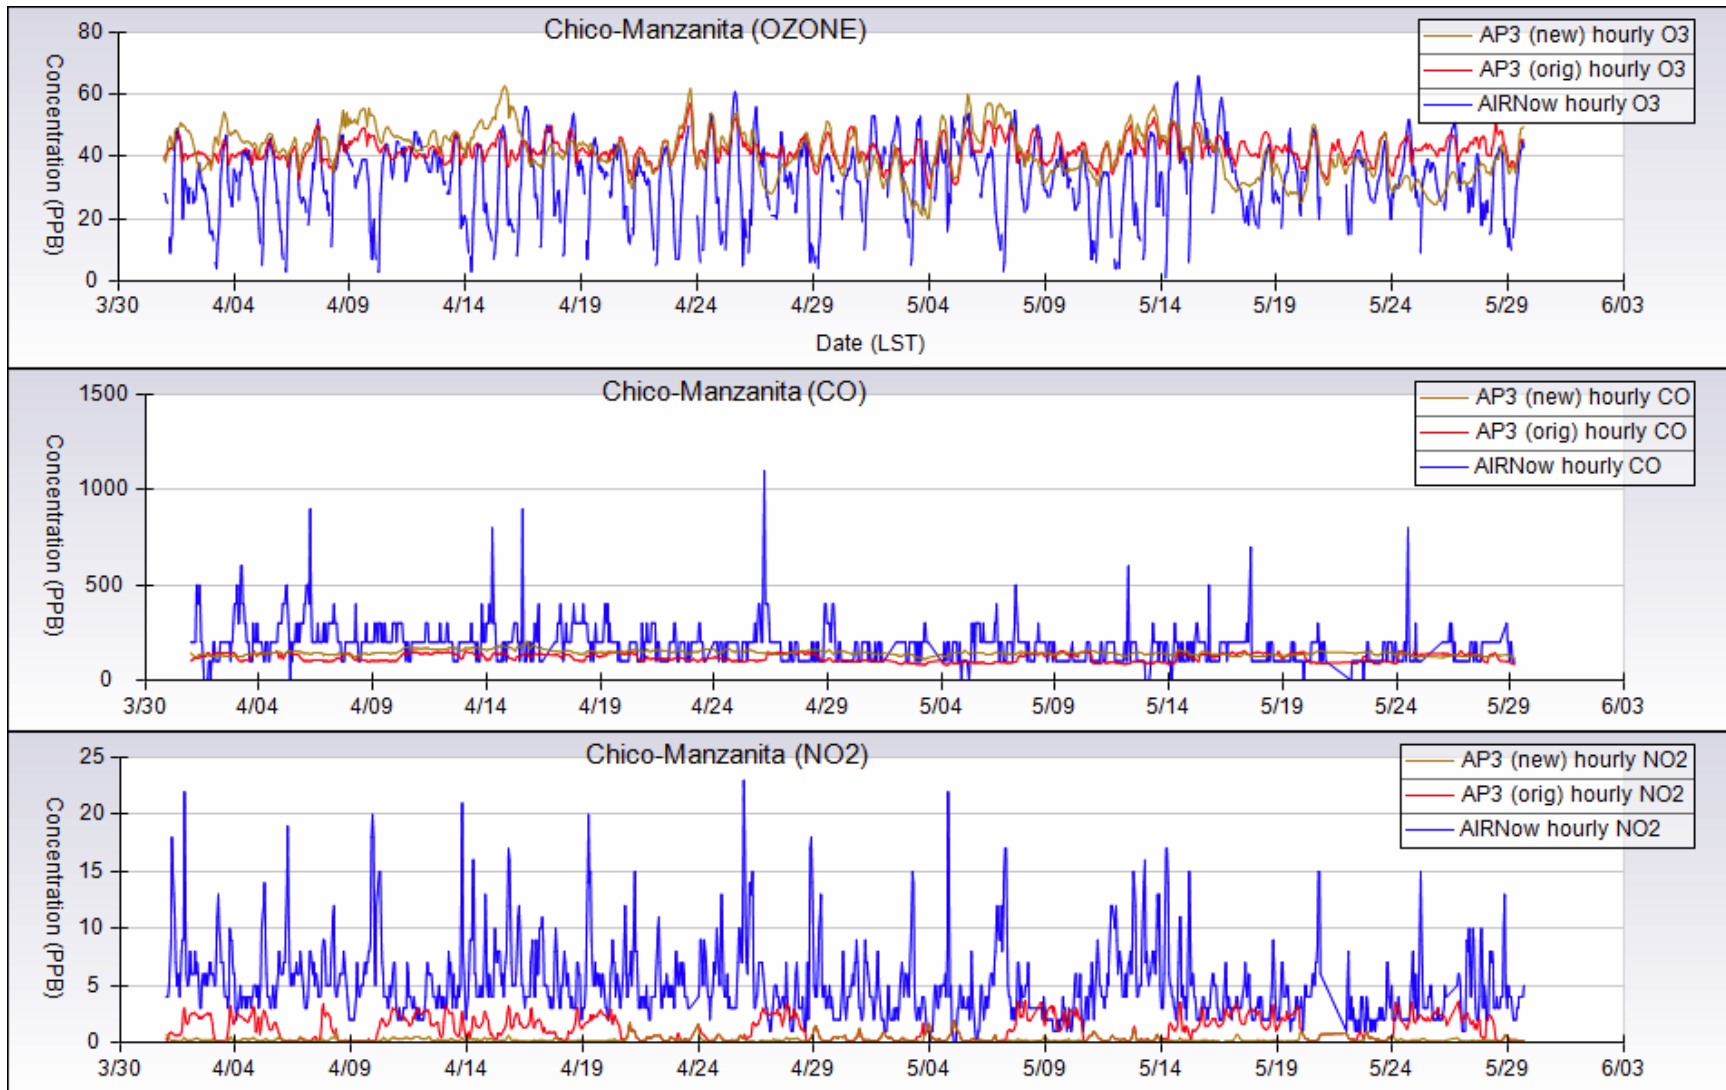

**O<sub>3</sub>, CO, & NO<sub>2</sub> at reporting sites (2010): AIRPACT3; AIRPACT3+MBC; and surface observations**

Lethbridge, AB, Canada (920 m)

Medicine Hat-Crescent Heights, AB, Canada (706 m)

Saturna Island, BC, Canada (150 m)

Anderson, CA (129 m)

Lassen Volcanic National Park, CA (1759 m)

Paradise, CA (540 m)

Redding, CA (142 m)

Shasta Lake City, CA (271 m)

Chico - Manzanita, CA (63 m)

Lancaster, ID (706 m)

Craters of the Moon National Monument, ID (1802 m)

Harrisville, UT (1320 m)

Great Salt Lake State Marina, UT (1281 m)

Logan, UT (1383 m)

Brigham City, UT (1332 m)

Bountiful, UT (1316 m)

Hawthorne-Salt Lake City, UT (1310 m)

Highland, UT (1483 m)

North Provo, UT (1405 m)