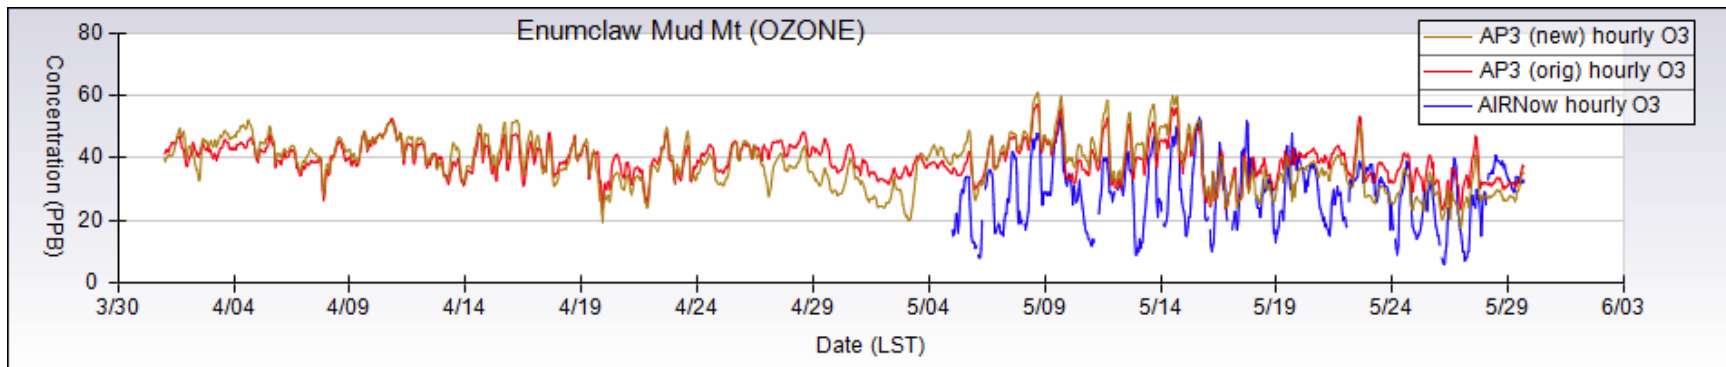

Enumclaw, WA (404 m)