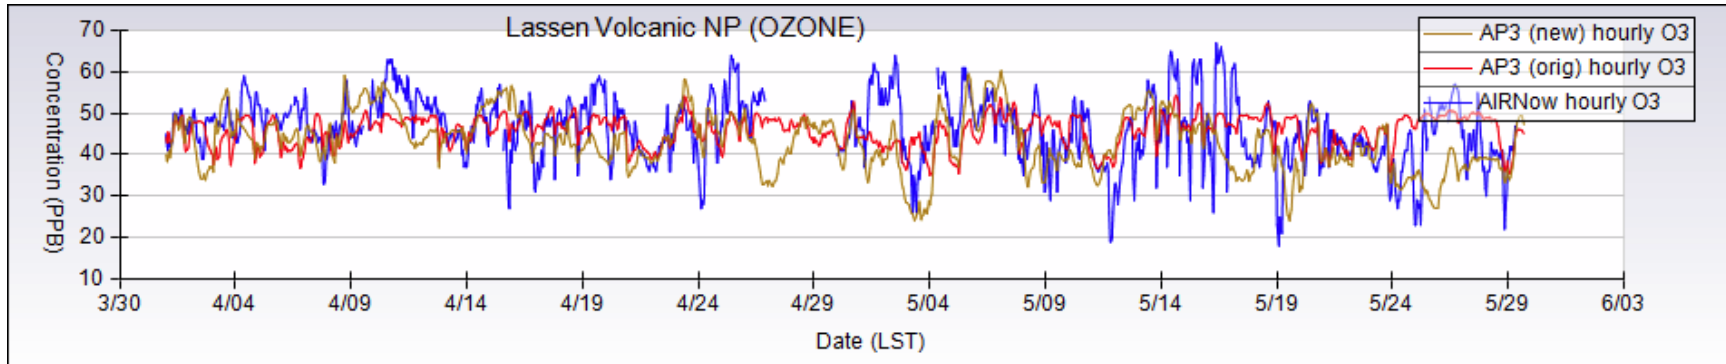

**O<sub>3</sub>, CO, & NO<sub>2</sub> at reporting sites (2010): AIRPACT3; AIRPACT3+MBC; and surface observations**

Lethbridge, AB, Canada (920 m)

Medicine Hat-Crescent Heights, AB, Canada (706 m)

Saturna Island, BC, Canada (150 m)

Anderson, CA (129 m)

Lassen Volcanic National Park, CA (1759 m)

Paradise, CA (540 m)

Redding, CA (142 m)

Shasta Lake City, CA (271 m)

Chico - Manzanita, CA (63 m)

Lancaster, ID (706 m)

Craters of the Moon National Monument, ID (1802 m)