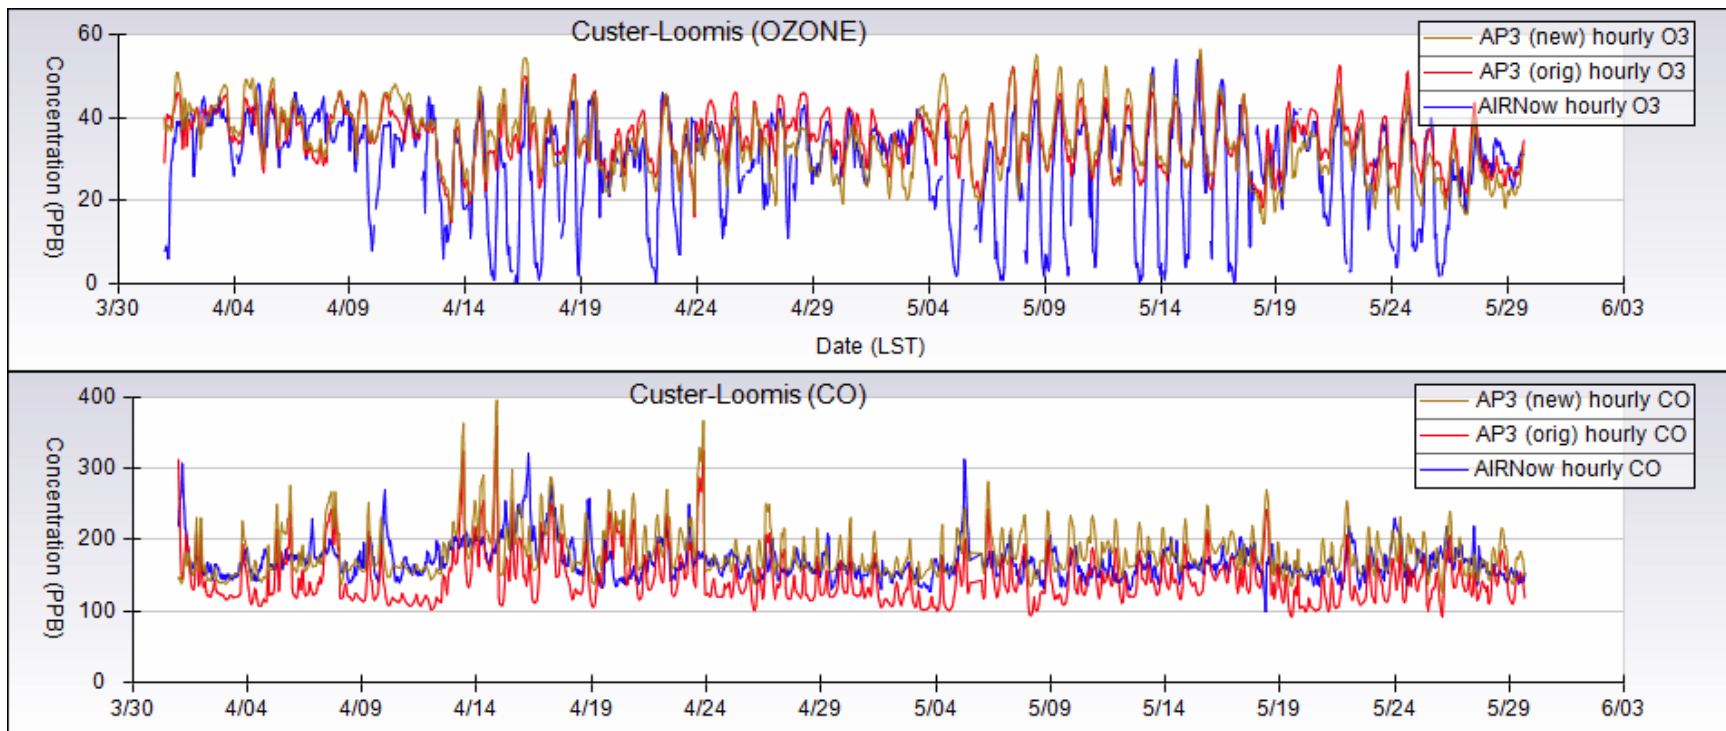

Spanish Fork, UT (1383 m)

Mt. Rainier National Park, WA (422 m)

Mt. Rainier-Jackson Visitor Center, WA (1641 m)

Seattle-Beacon Hill, WA (106 m)

Spokane- Augusta Ave, WA (587 m)

Custer-Loomis, WA (29 m)

Cheeka Peak, WA (325 m)