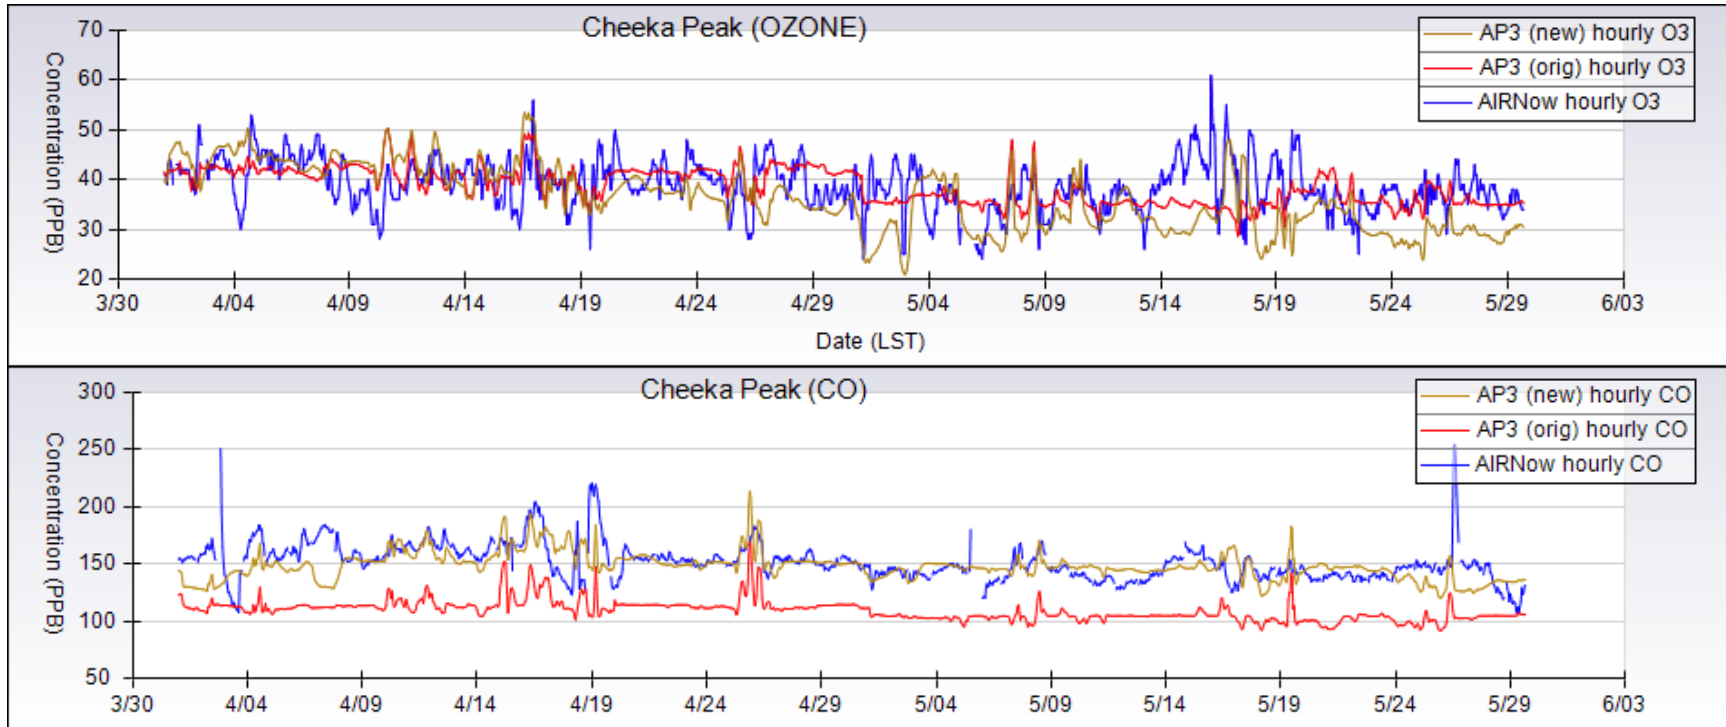

Spanish Fork, UT (1383 m)

Mt. Rainier National Park, WA (422 m)

Mt. Rainier-Jackson Visitor Center, WA (1641 m)

Seattle-Beacon Hill, WA (106 m)

Spokane- Augusta Ave, WA (587 m)

Custer-Loomis, WA (29 m)

Cheeka Peak, WA (325 m)