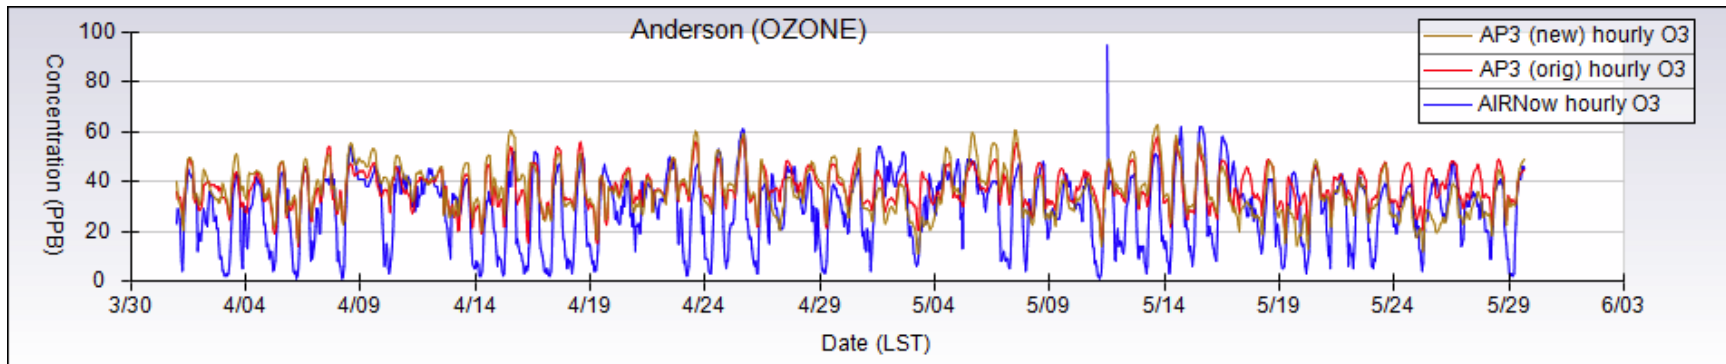

**O<sub>3</sub>, CO, & NO<sub>2</sub> at reporting sites (2010): AIRPACT3; AIRPACT3+MBC; and surface observations**

Lethbridge, AB, Canada (920 m)

Medicine Hat-Crescent Heights, AB, Canada (706 m)

Saturna Island, BC, Canada (150 m)