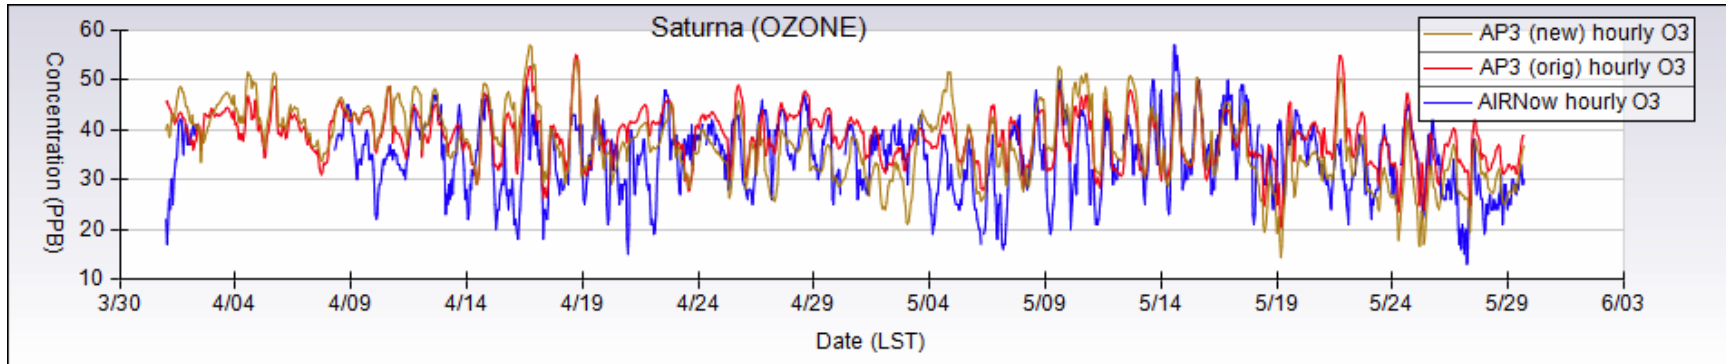

**O<sub>3</sub>, CO, & NO<sub>2</sub> at reporting sites (2010): AIRPACT3; AIRPACT3+MBC; and surface observations**

Lethbridge, AB, Canada (920 m)

Medicine Hat-Crescent Heights, AB, Canada (706 m)

Saturna Island, BC, Canada (150 m)

Anderson, CA (129 m)

Lassen Volcanic National Park, CA (1759 m)

Paradise, CA (540 m)

Redding, CA (142 m)

Shasta Lake City, CA (271 m)

Chico - Manzanita, CA (63 m)

Lancaster, ID (706 m)

Craters of the Moon National Monument, ID (1802 m)