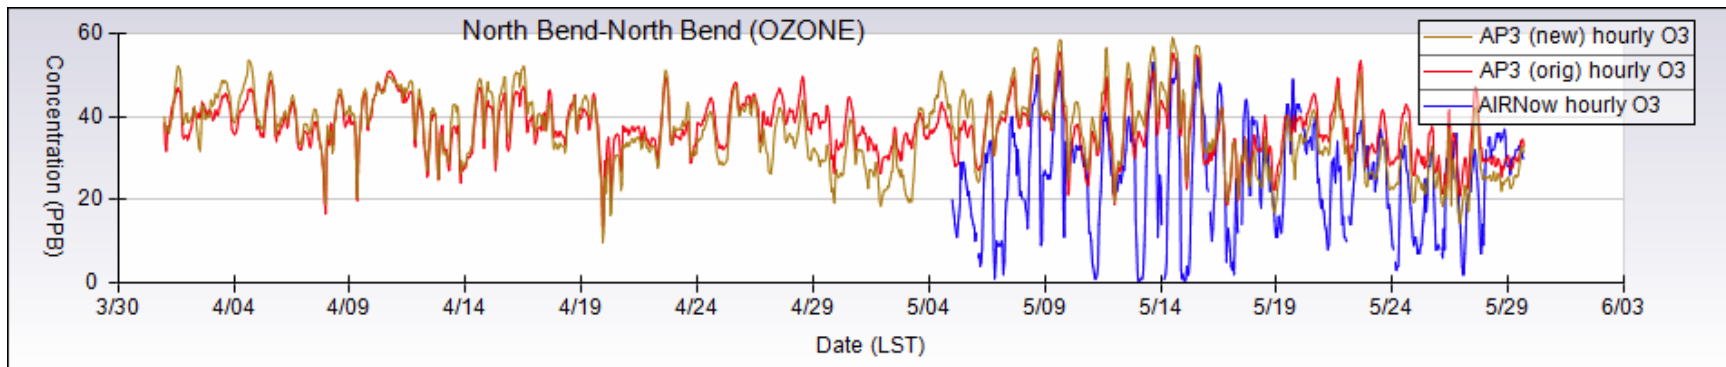

North Bend, WA (141 m)