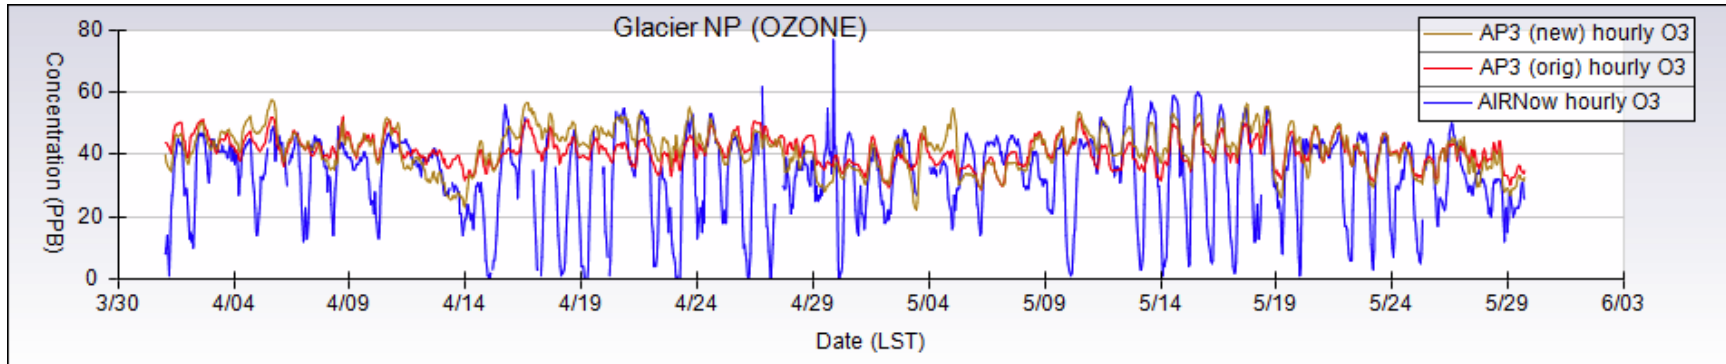

Glacier National Park, MT (967 m)