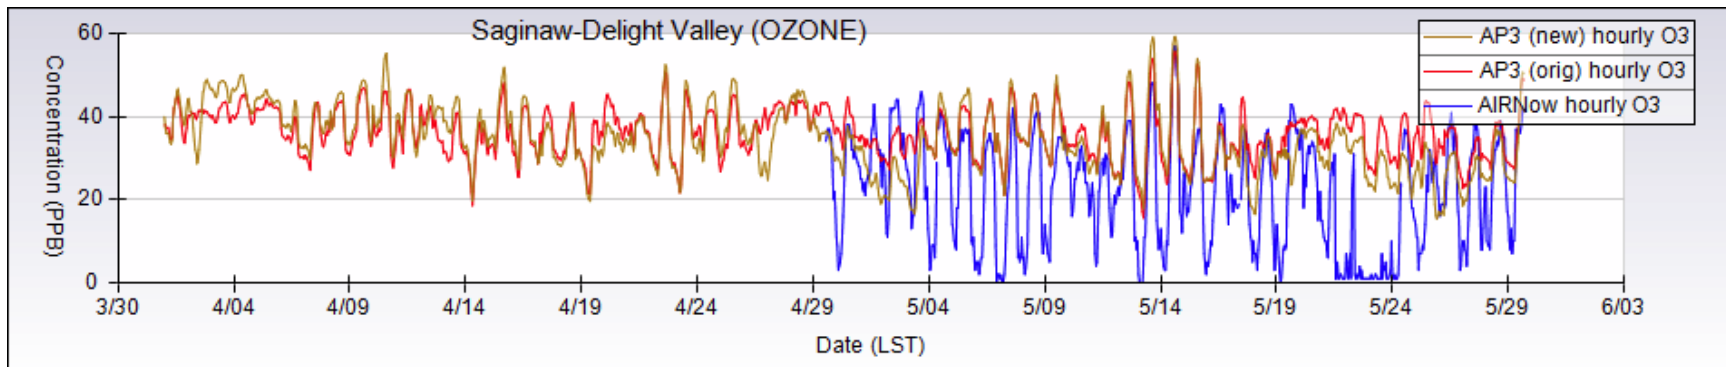

Saginaw-Delight Valley, OR (185 m)