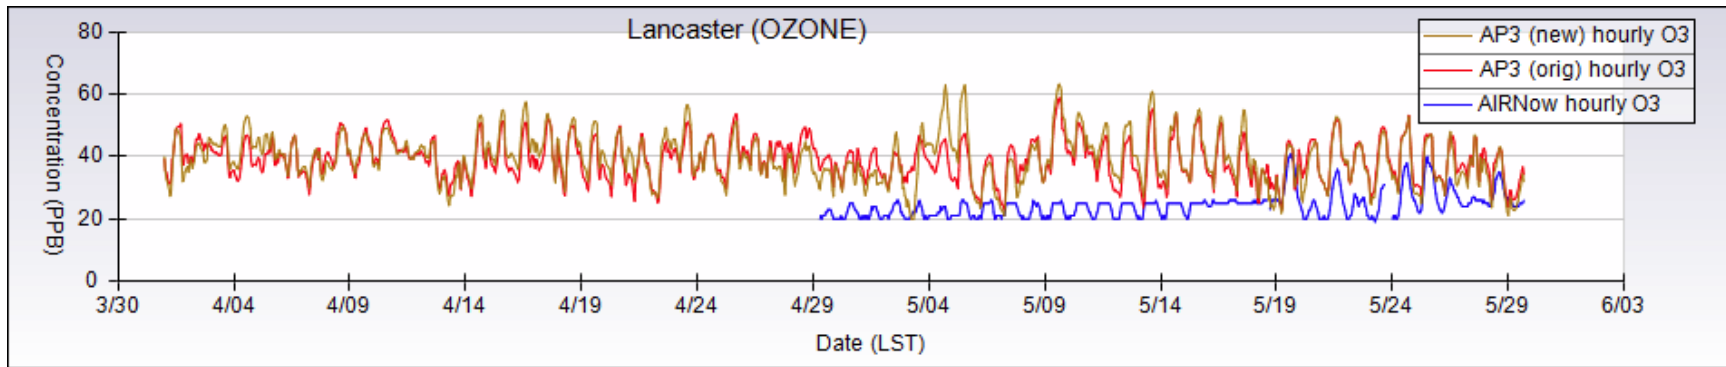

Anderson, CA (129 m)

Lassen Volcanic National Park, CA (1759 m)

Paradise, CA (540 m)

Redding, CA (142 m)

Shasta Lake City, CA (271 m)

Chico - Manzanita, CA (63 m)

Lancaster, ID (706 m)

Craters of the Moon National Monument, ID (1802 m)