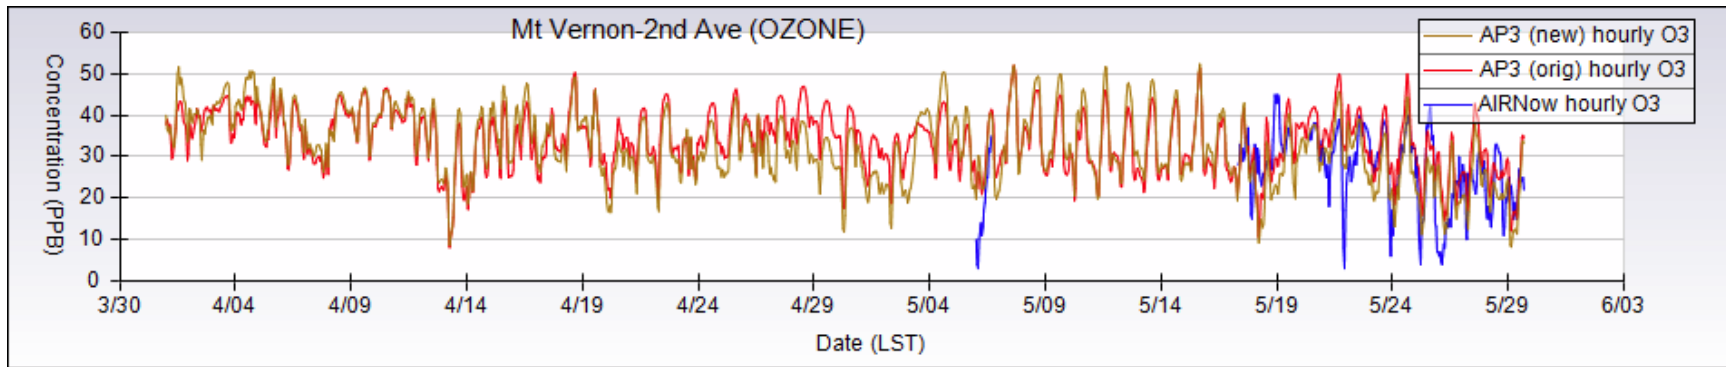

Mt Vernon-2nd Ave, WA (6 m)