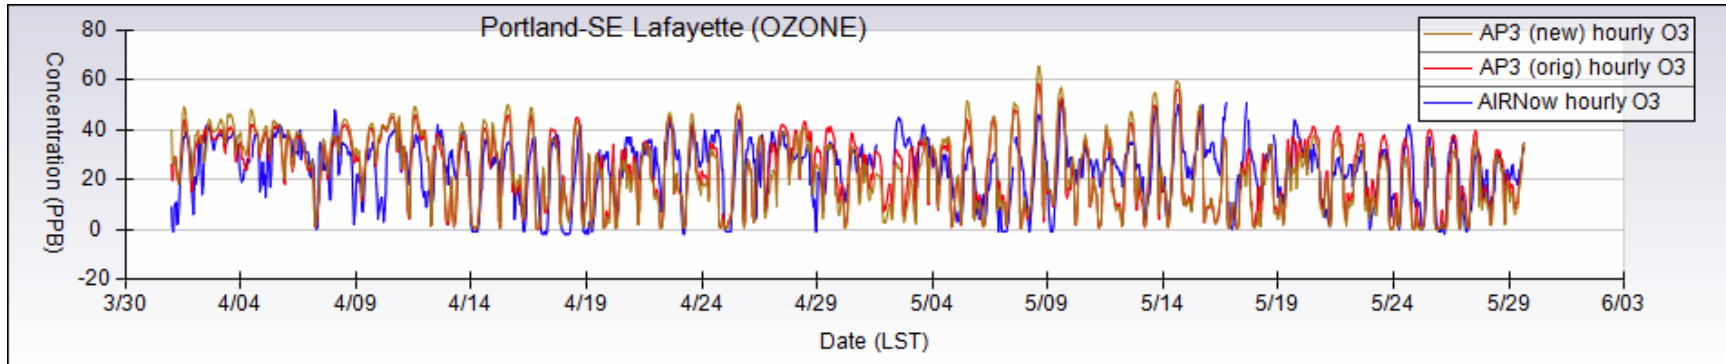

Portland-SE Lafayette, OR (70 m)