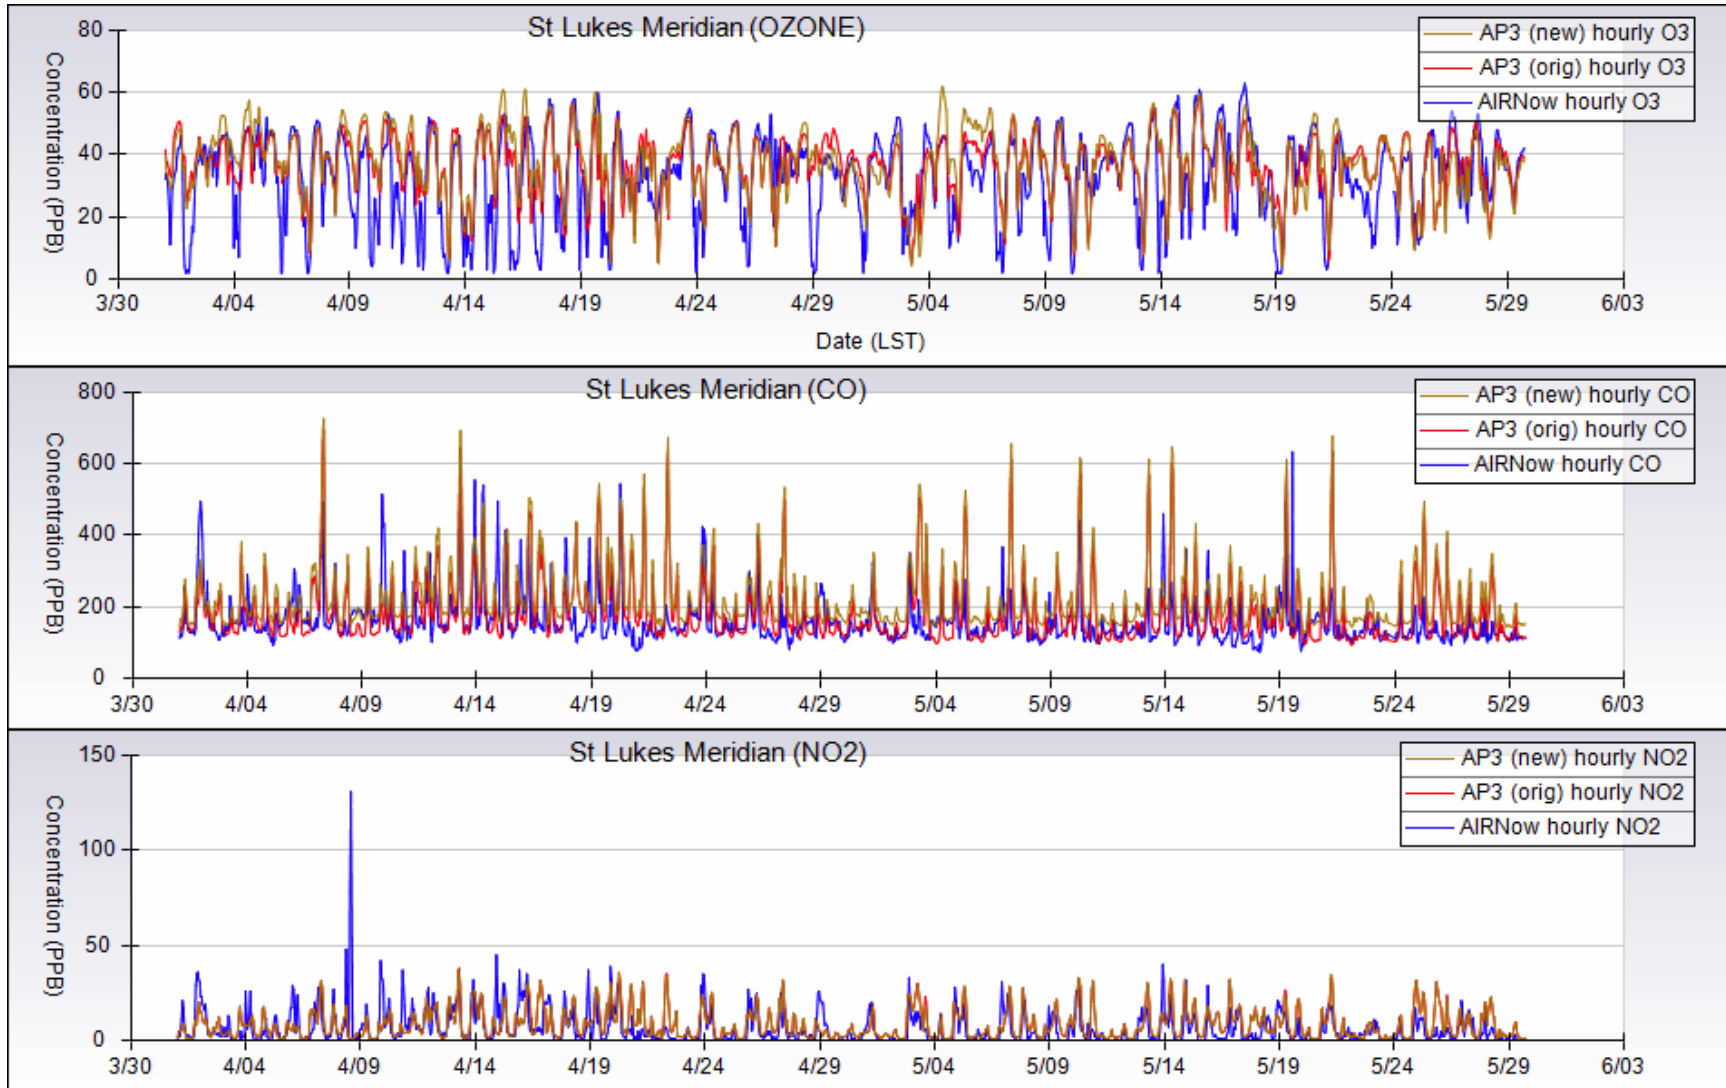

**O<sub>3</sub>, CO, & NO<sub>2</sub> at reporting sites (2010): AIRPACT3; AIRPACT3+MBC; and surface observations**

Lethbridge, AB, Canada (920 m)

Medicine Hat-Crescent Heights, AB, Canada (706 m)

Saturna Island, BC, Canada (150 m)

Anderson, CA (129 m)

Lassen Volcanic National Park, CA (1759 m)

Paradise, CA (540 m)

Redding, CA (142 m)

Shasta Lake City, CA (271 m)

Chico - Manzanita, CA (63 m)

Lancaster, ID (706 m)

Craters of the Moon National Monument, ID (1802 m)

Harrisville, UT (1320 m)

Great Salt Lake State Marina, UT (1281 m)

Logan, UT (1383 m)

Brigham City, UT (1332 m)

Bountiful, UT (1316 m)

Hawthorne-Salt Lake City, UT (1310 m)

Highland, UT (1483 m)

North Provo, UT (1405 m)