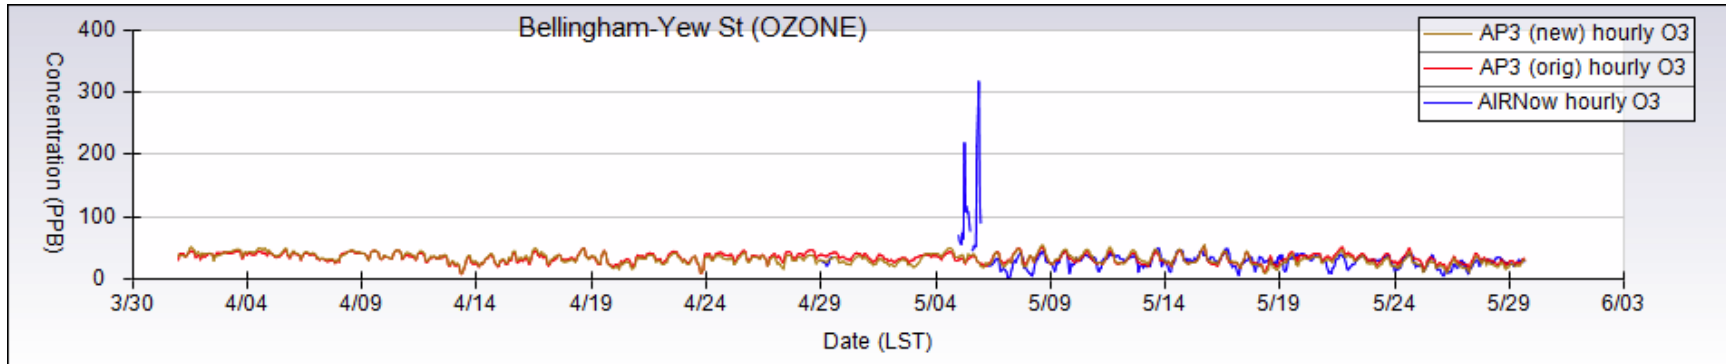

Spanish Fork, UT (1383 m)

Mt. Rainier National Park, WA (422 m)

Mt. Rainier-Jackson Visitor Center, WA (1641 m)

Seattle-Beacon Hill, WA (106 m)

Spokane- Augusta Ave, WA (587 m)

Custer-Loomis, WA (29 m)

Cheeka Peak, WA (325 m)