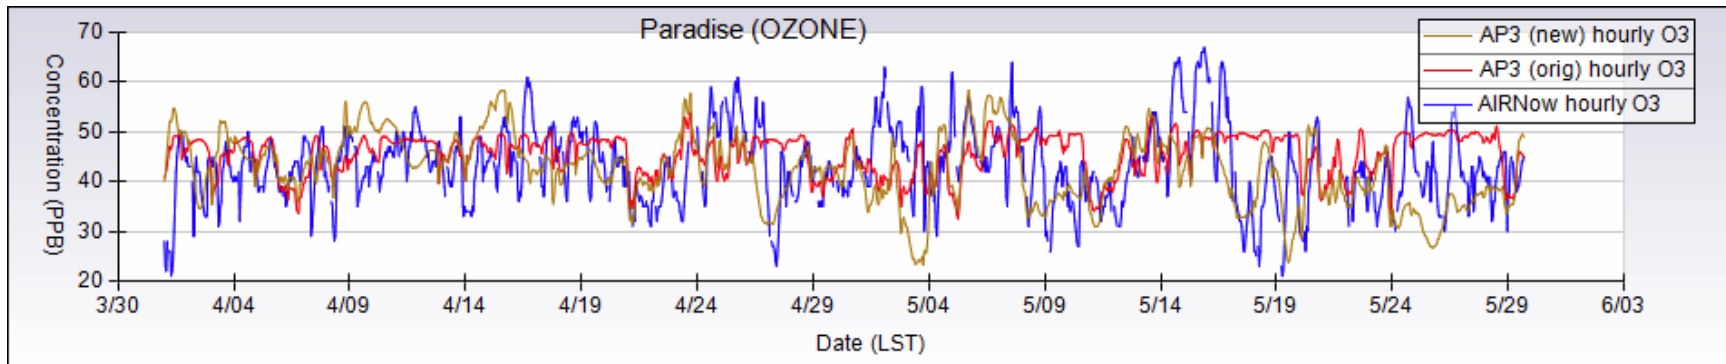

Paradise, CA (540 m)