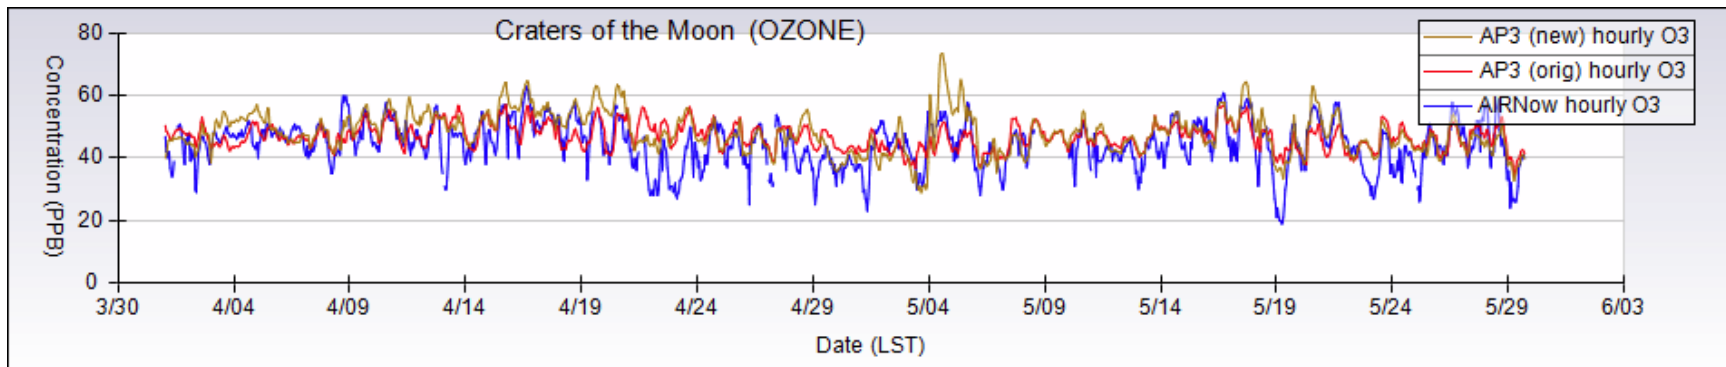

Anderson, CA (129 m)

Lassen Volcanic National Park, CA (1759 m)

Paradise, CA (540 m)

Redding, CA (142 m)

Shasta Lake City, CA (271 m)

Chico - Manzanita, CA (63 m)

Lancaster, ID (706 m)

Craters of the Moon National Monument, ID (1802 m)