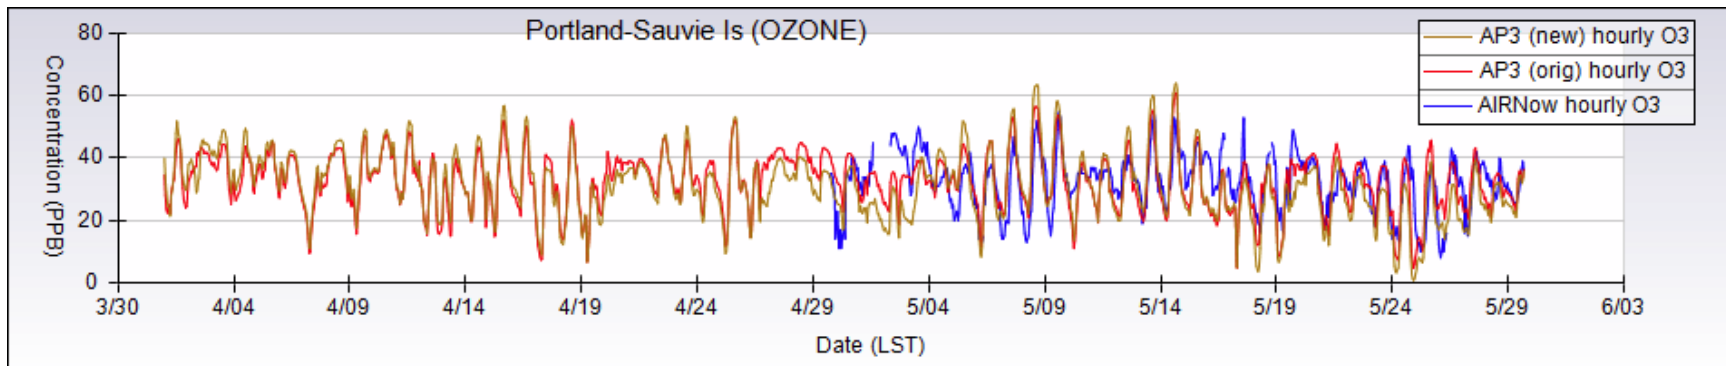

Portland-Sauvie Island, OR (5 m)