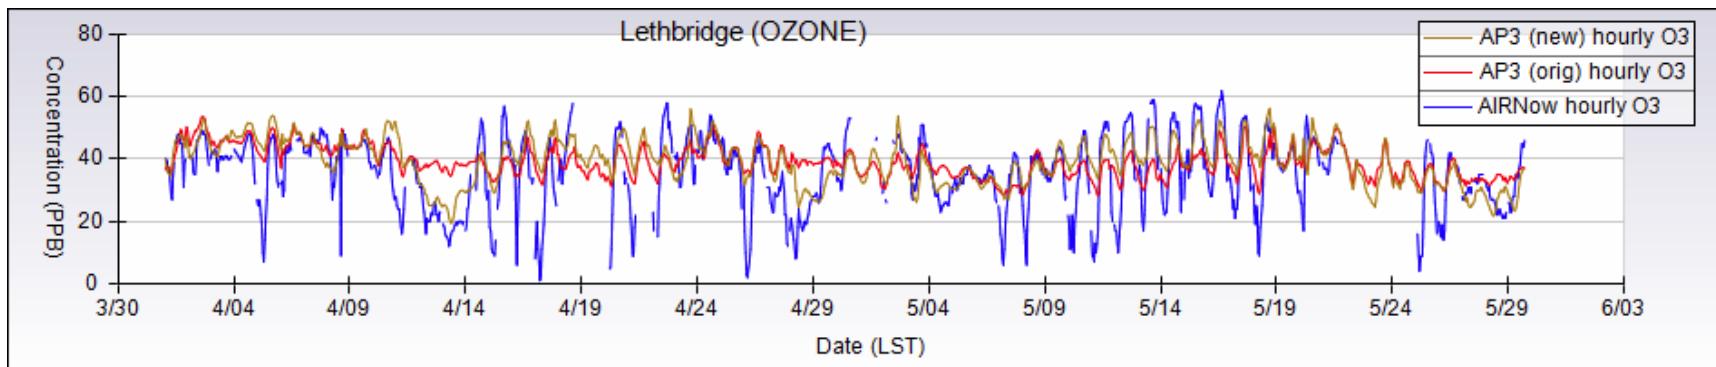

**O<sub>3</sub>, CO, & NO<sub>2</sub> at reporting sites (2010): AIRPACT3; AIRPACT3+MBC; and surface observations**

Lethbridge, AB, Canada (920 m)

Medicine Hat-Crescent Heights, AB, Canada (706 m)

Saturna Island, BC, Canada (150 m)