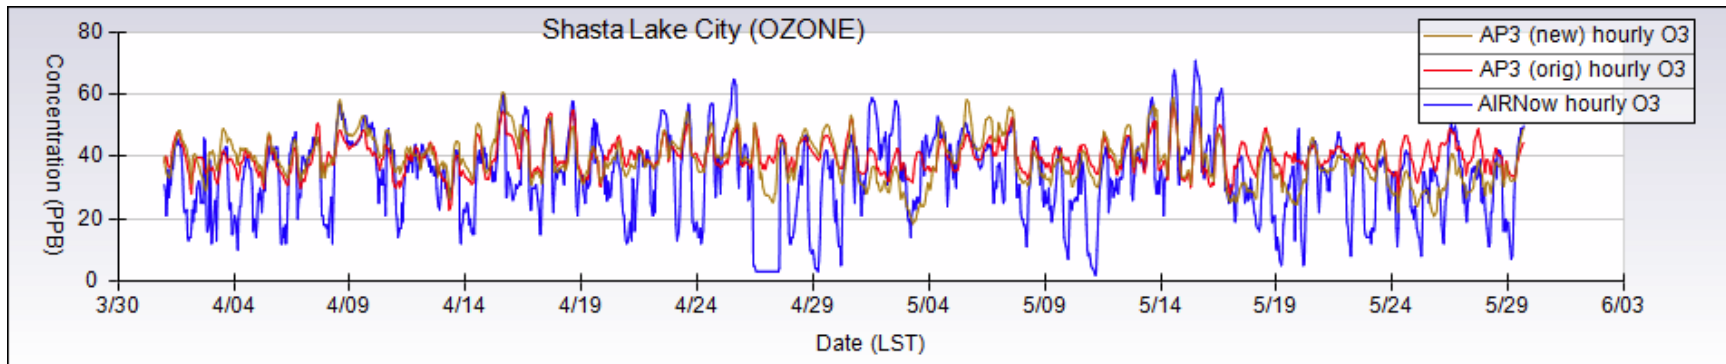

Anderson, CA (129 m)

Lassen Volcanic National Park, CA (1759 m)

Paradise, CA (540 m)

Redding, CA (142 m)

Shasta Lake City, CA (271 m)

Chico - Manzanita, CA (63 m)

Lancaster, ID (706 m)

Craters of the Moon National Monument, ID (1802 m)