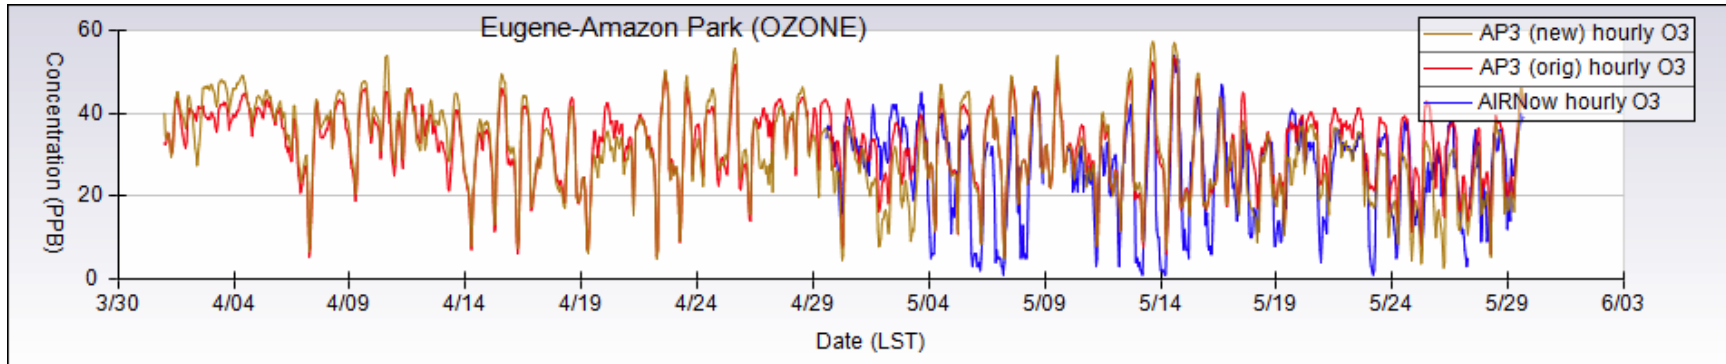

Eugene-Amazon Park, OR (133 m)