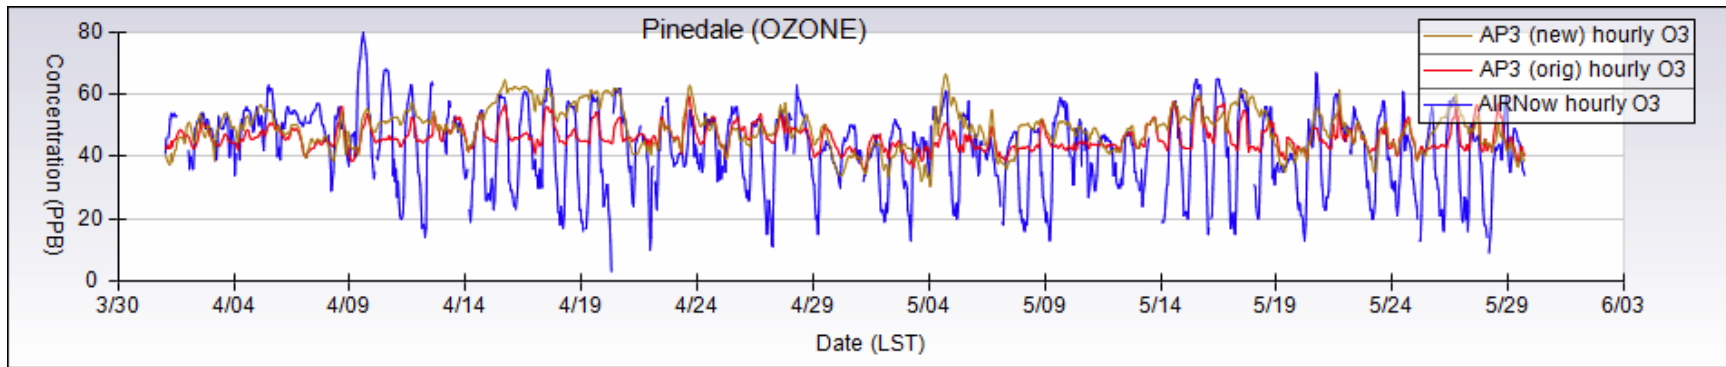

Bellingham-Yew St, WA (40 m)

Enumclaw, WA (404 m)

Mt Vernon-2nd Ave, WA (6 m)

North Bend, WA (141 m)

Pinedale-WY (2193 m)