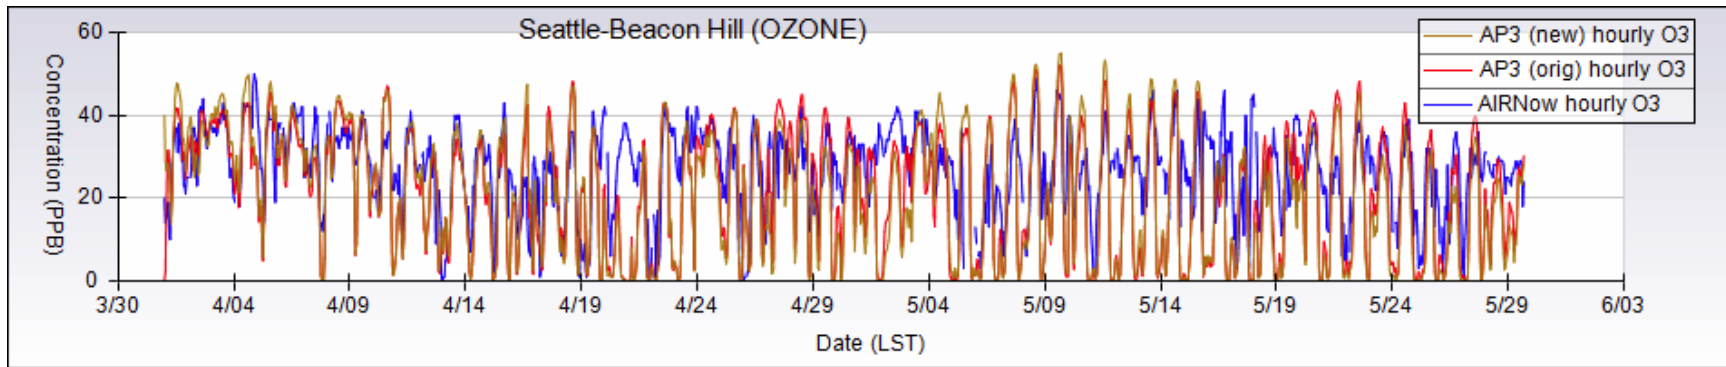

Spanish Fork, UT (1383 m)

Mt. Rainier National Park, WA (422 m)

Mt. Rainier-Jackson Visitor Center, WA (1641 m)

Seattle-Beacon Hill, WA (106 m)

Spokane- Augusta Ave, WA (587 m)

Custer-Loomis, WA (29 m)

Cheeka Peak, WA (325 m)