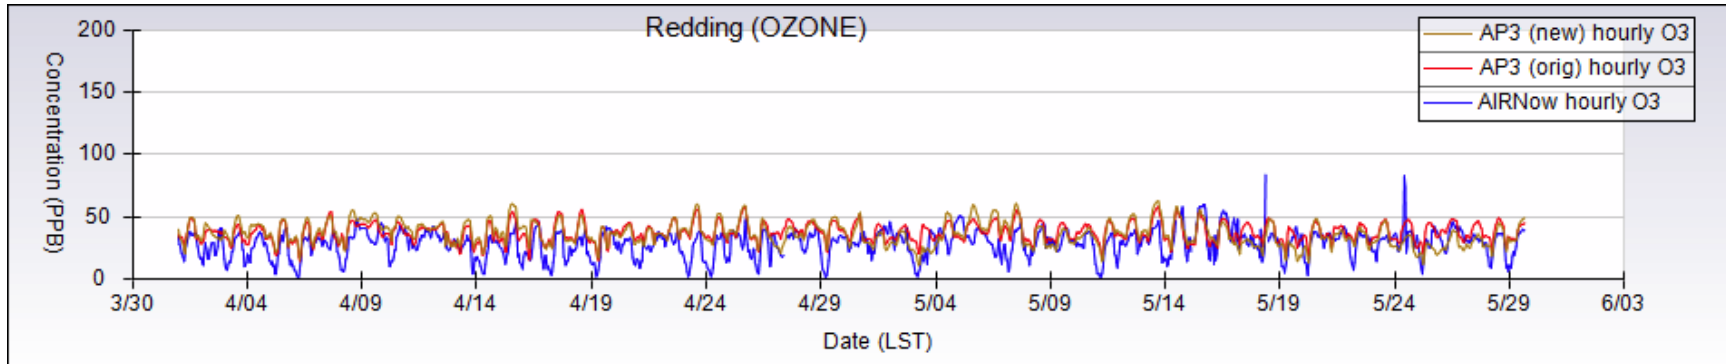

**O<sub>3</sub>, CO, & NO<sub>2</sub> at reporting sites (2010): AIRPACT3; AIRPACT3+MBC; and surface observations**

Lethbridge, AB, Canada (920 m)

Medicine Hat-Crescent Heights, AB, Canada (706 m)

Saturna Island, BC, Canada (150 m)

Anderson, CA (129 m)

Lassen Volcanic National Park, CA (1759 m)

Paradise, CA (540 m)

Redding, CA (142 m)

Shasta Lake City, CA (271 m)

Chico - Manzanita, CA (63 m)

Lancaster, ID (706 m)

Craters of the Moon National Monument, ID (1802 m)