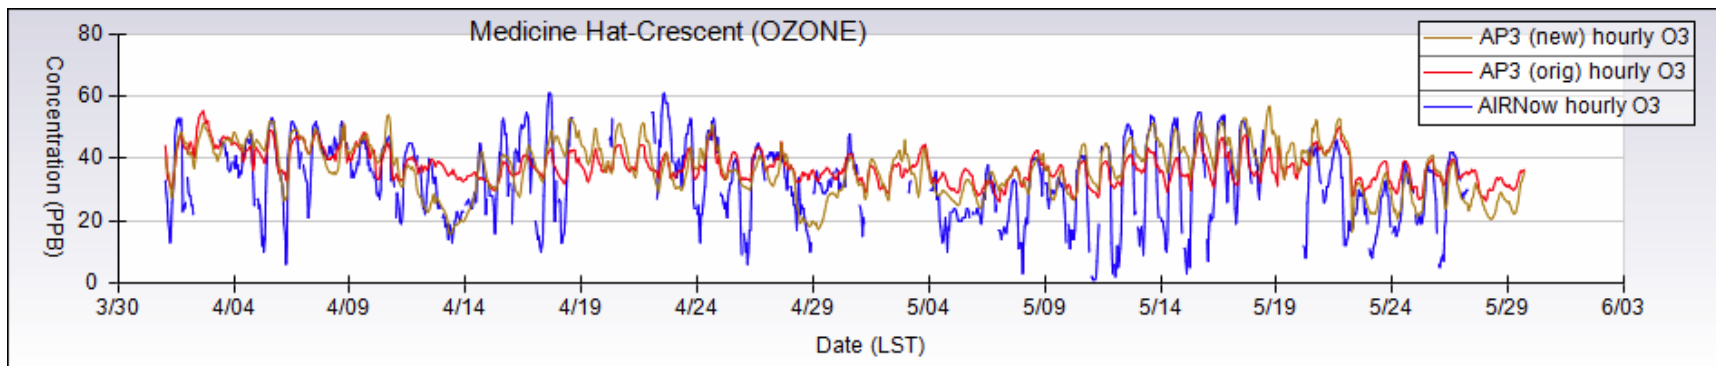

**O<sub>3</sub>, CO, & NO<sub>2</sub> at reporting sites (2010): AIRPACT3; AIRPACT3+MBC; and surface observations**

Lethbridge, AB, Canada (920 m)

Medicine Hat-Crescent Heights, AB, Canada (706 m)

Saturna Island, BC, Canada (150 m)