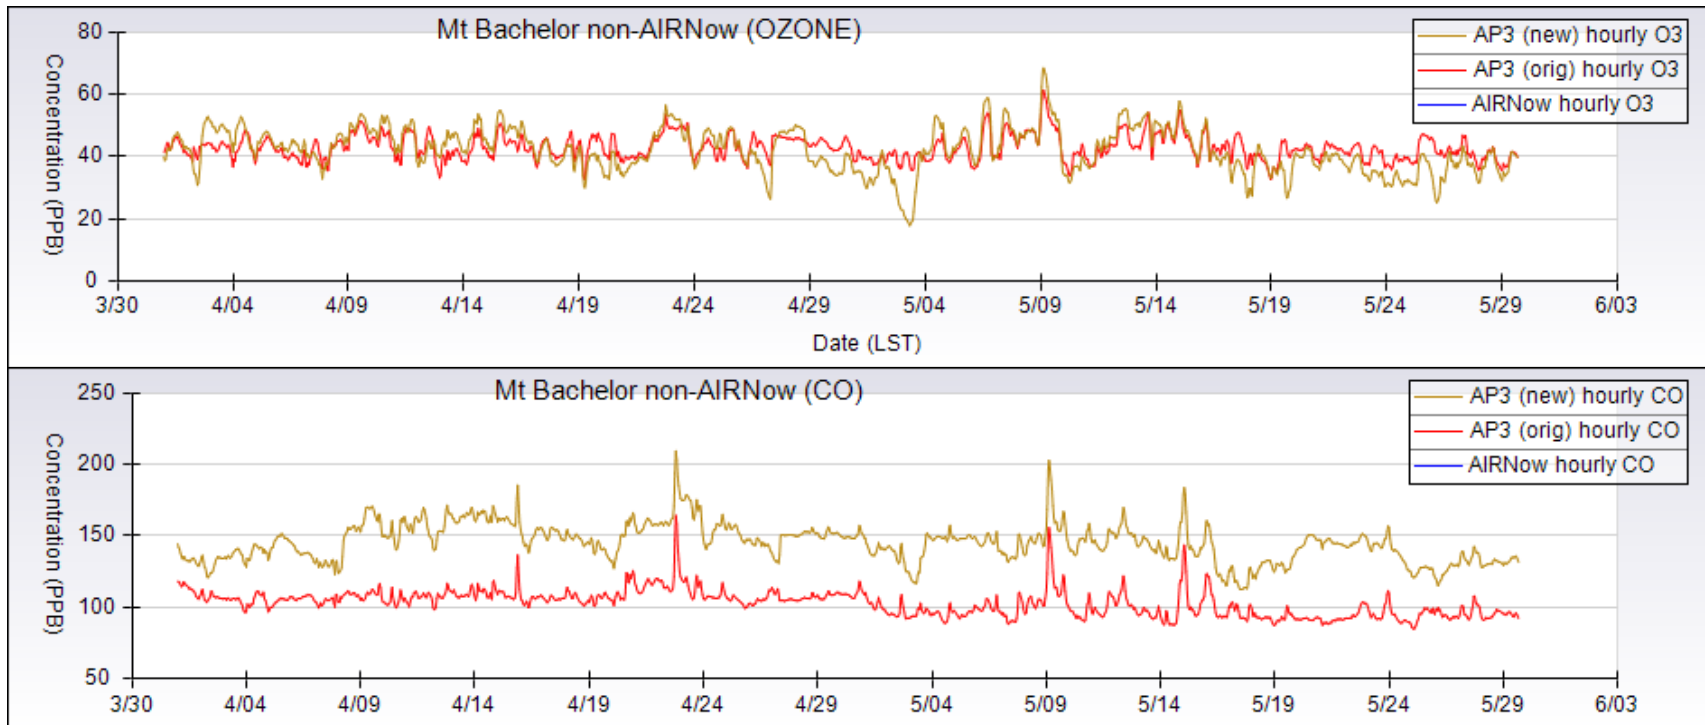

St. Lukes-Meridian, ID (814 m)

Eugene-Amazon Park, OR (133 m)

Portland-Sauvie Island, OR (5 m)

Portland-SE Lafayette, OR (70 m)

Saginaw-Delight Valley, OR (185 m)

Mt. Bachelor Observatory, OR (2750 m)

Glacier National Park, MT (967 m)

Harrisville, UT (1320 m)

Great Salt Lake State Marina, UT (1281 m)

Logan, UT (1383 m)

Brigham City, UT (1332 m)

Bountiful, UT (1316 m)

Hawthorne-Salt Lake City, UT (1310 m)

Highland, UT (1483 m)

North Provo, UT (1405 m)