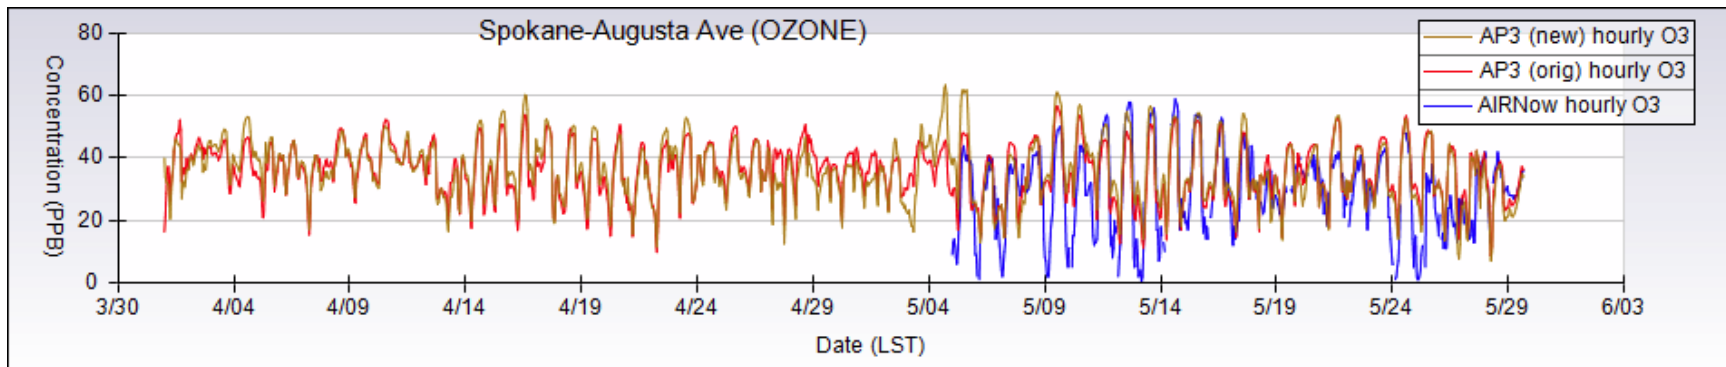

Spanish Fork, UT (1383 m)

Mt. Rainier National Park, WA (422 m)

Mt. Rainier-Jackson Visitor Center, WA (1641 m)

Seattle-Beacon Hill, WA (106 m)

Spokane- Augusta Ave, WA (587 m)

Custer-Loomis, WA (29 m)

Cheeka Peak, WA (325 m)